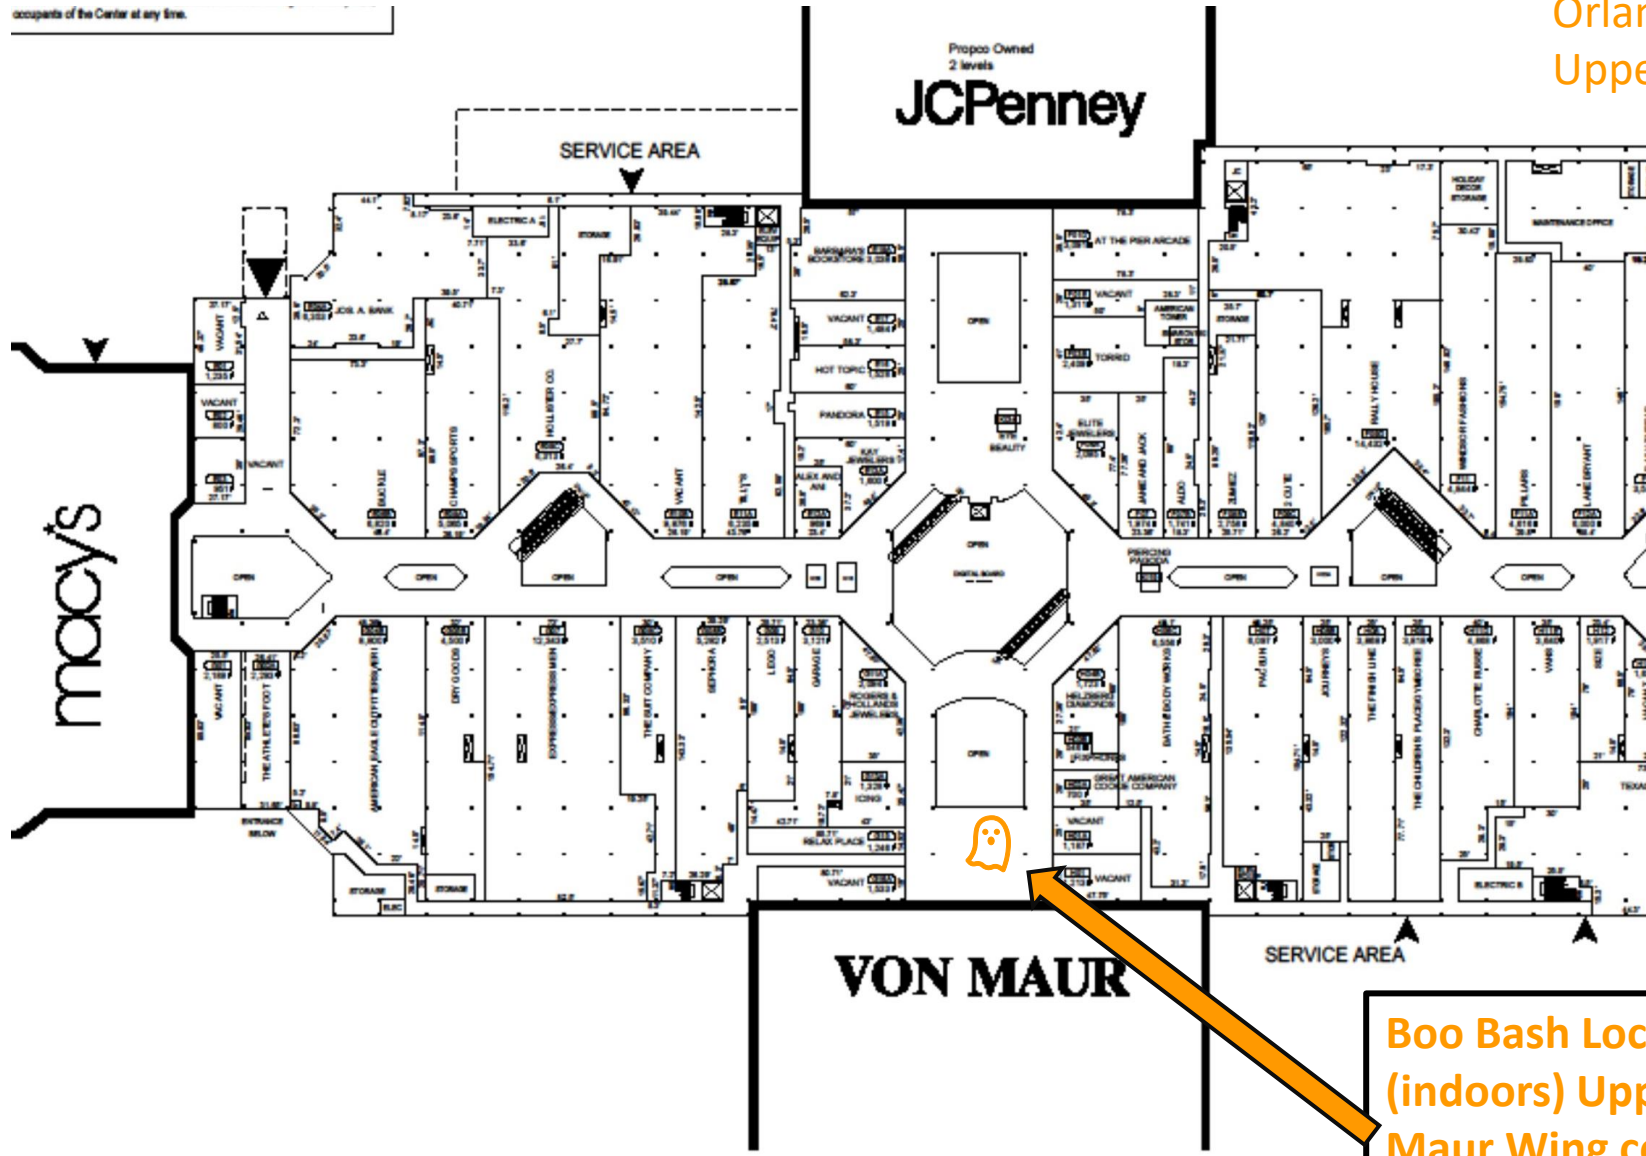

occupants of the Center at any time.

Orland Square
Upper Level

Boo Bash Location: 
 (indoors) Upper level Von
 Maur Wing common area