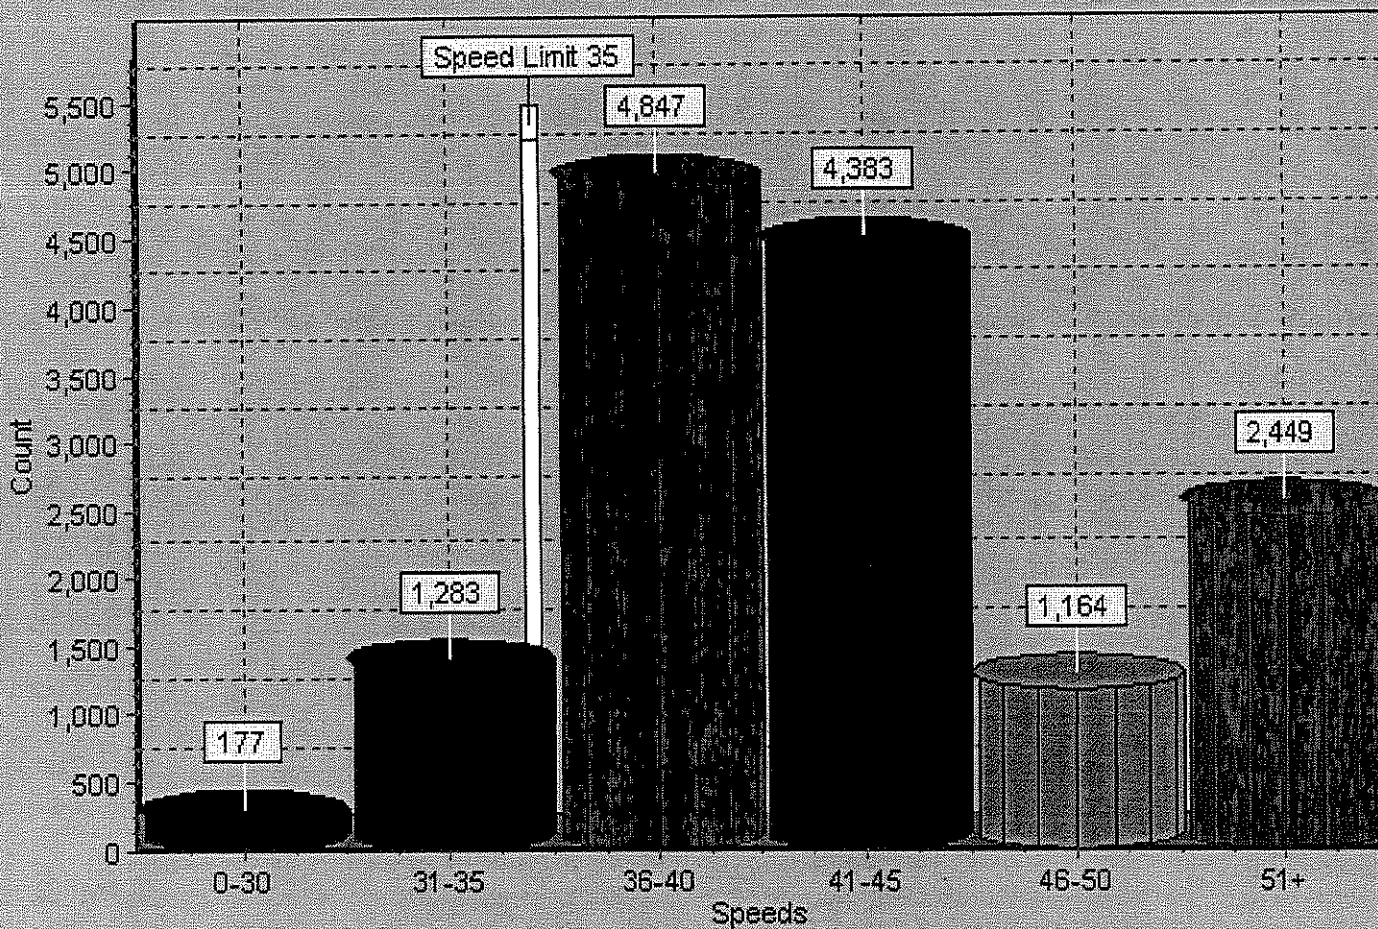

50th Percentile: 41 mph

80th Percentile: 83 mph

Number Above Speed Limit: 12843

Total Number of Vehicles: 14303

Comments:

S/B Will-Cook at 16500 block

DT. 8

Count vs. Speed

Date: 9/1/2009 08:52:13 am

Start Date: 8/22/2009 11:00

End Date: 9/1/2009 09:00

Time Interval: 60 minutes

Speed Interval: 5 mph

Posted Speed Limit: 35 mph

Average Speed: 39 mph

Maximum Speed: 89 mph

50th Percentile: 38 mph

80th Percentile: 43 mph

Number Above Speed Limit: 18512

Total Number of Vehicles: 23563

Comments:

N/B Will-Cook at 16500 block

BT J

Count vs. Speed