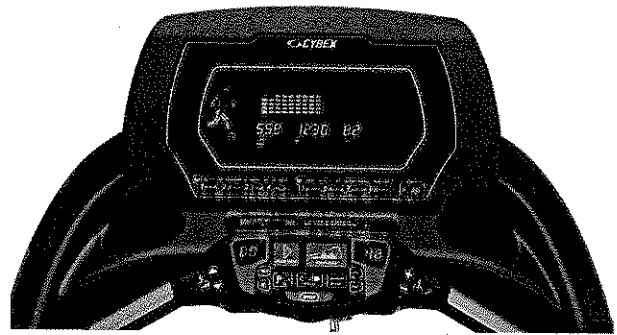

625T TREADMILL

IT'S WHAT YOU EXPECT FROM CYBEX

The Cybex 625T is a value-packed treadmill that delivers the performance features you need to keep your members happy and your business healthy. Designed to encourage serious athletes and casual users alike to rediscover the simple joys of running, jogging, and walking, the Cybex 625T offers better stability and greater comfort than the competition.

A GREAT WORKOUT WITHIN REACH

The 625T's split-level display keeps workout programs and metrics at eye level, so users can focus on their performance. Volume, channel/track, speed, and incline buttons are built into the console, giving your members total control at their fingertips. Optional technology features include iPod®/iPhone® connectivity, the embedded MYE wireless audio receiver and the E3 View high definition monitor which offers three viewing modes on a 15.6" embedded display.

1 Standard Display