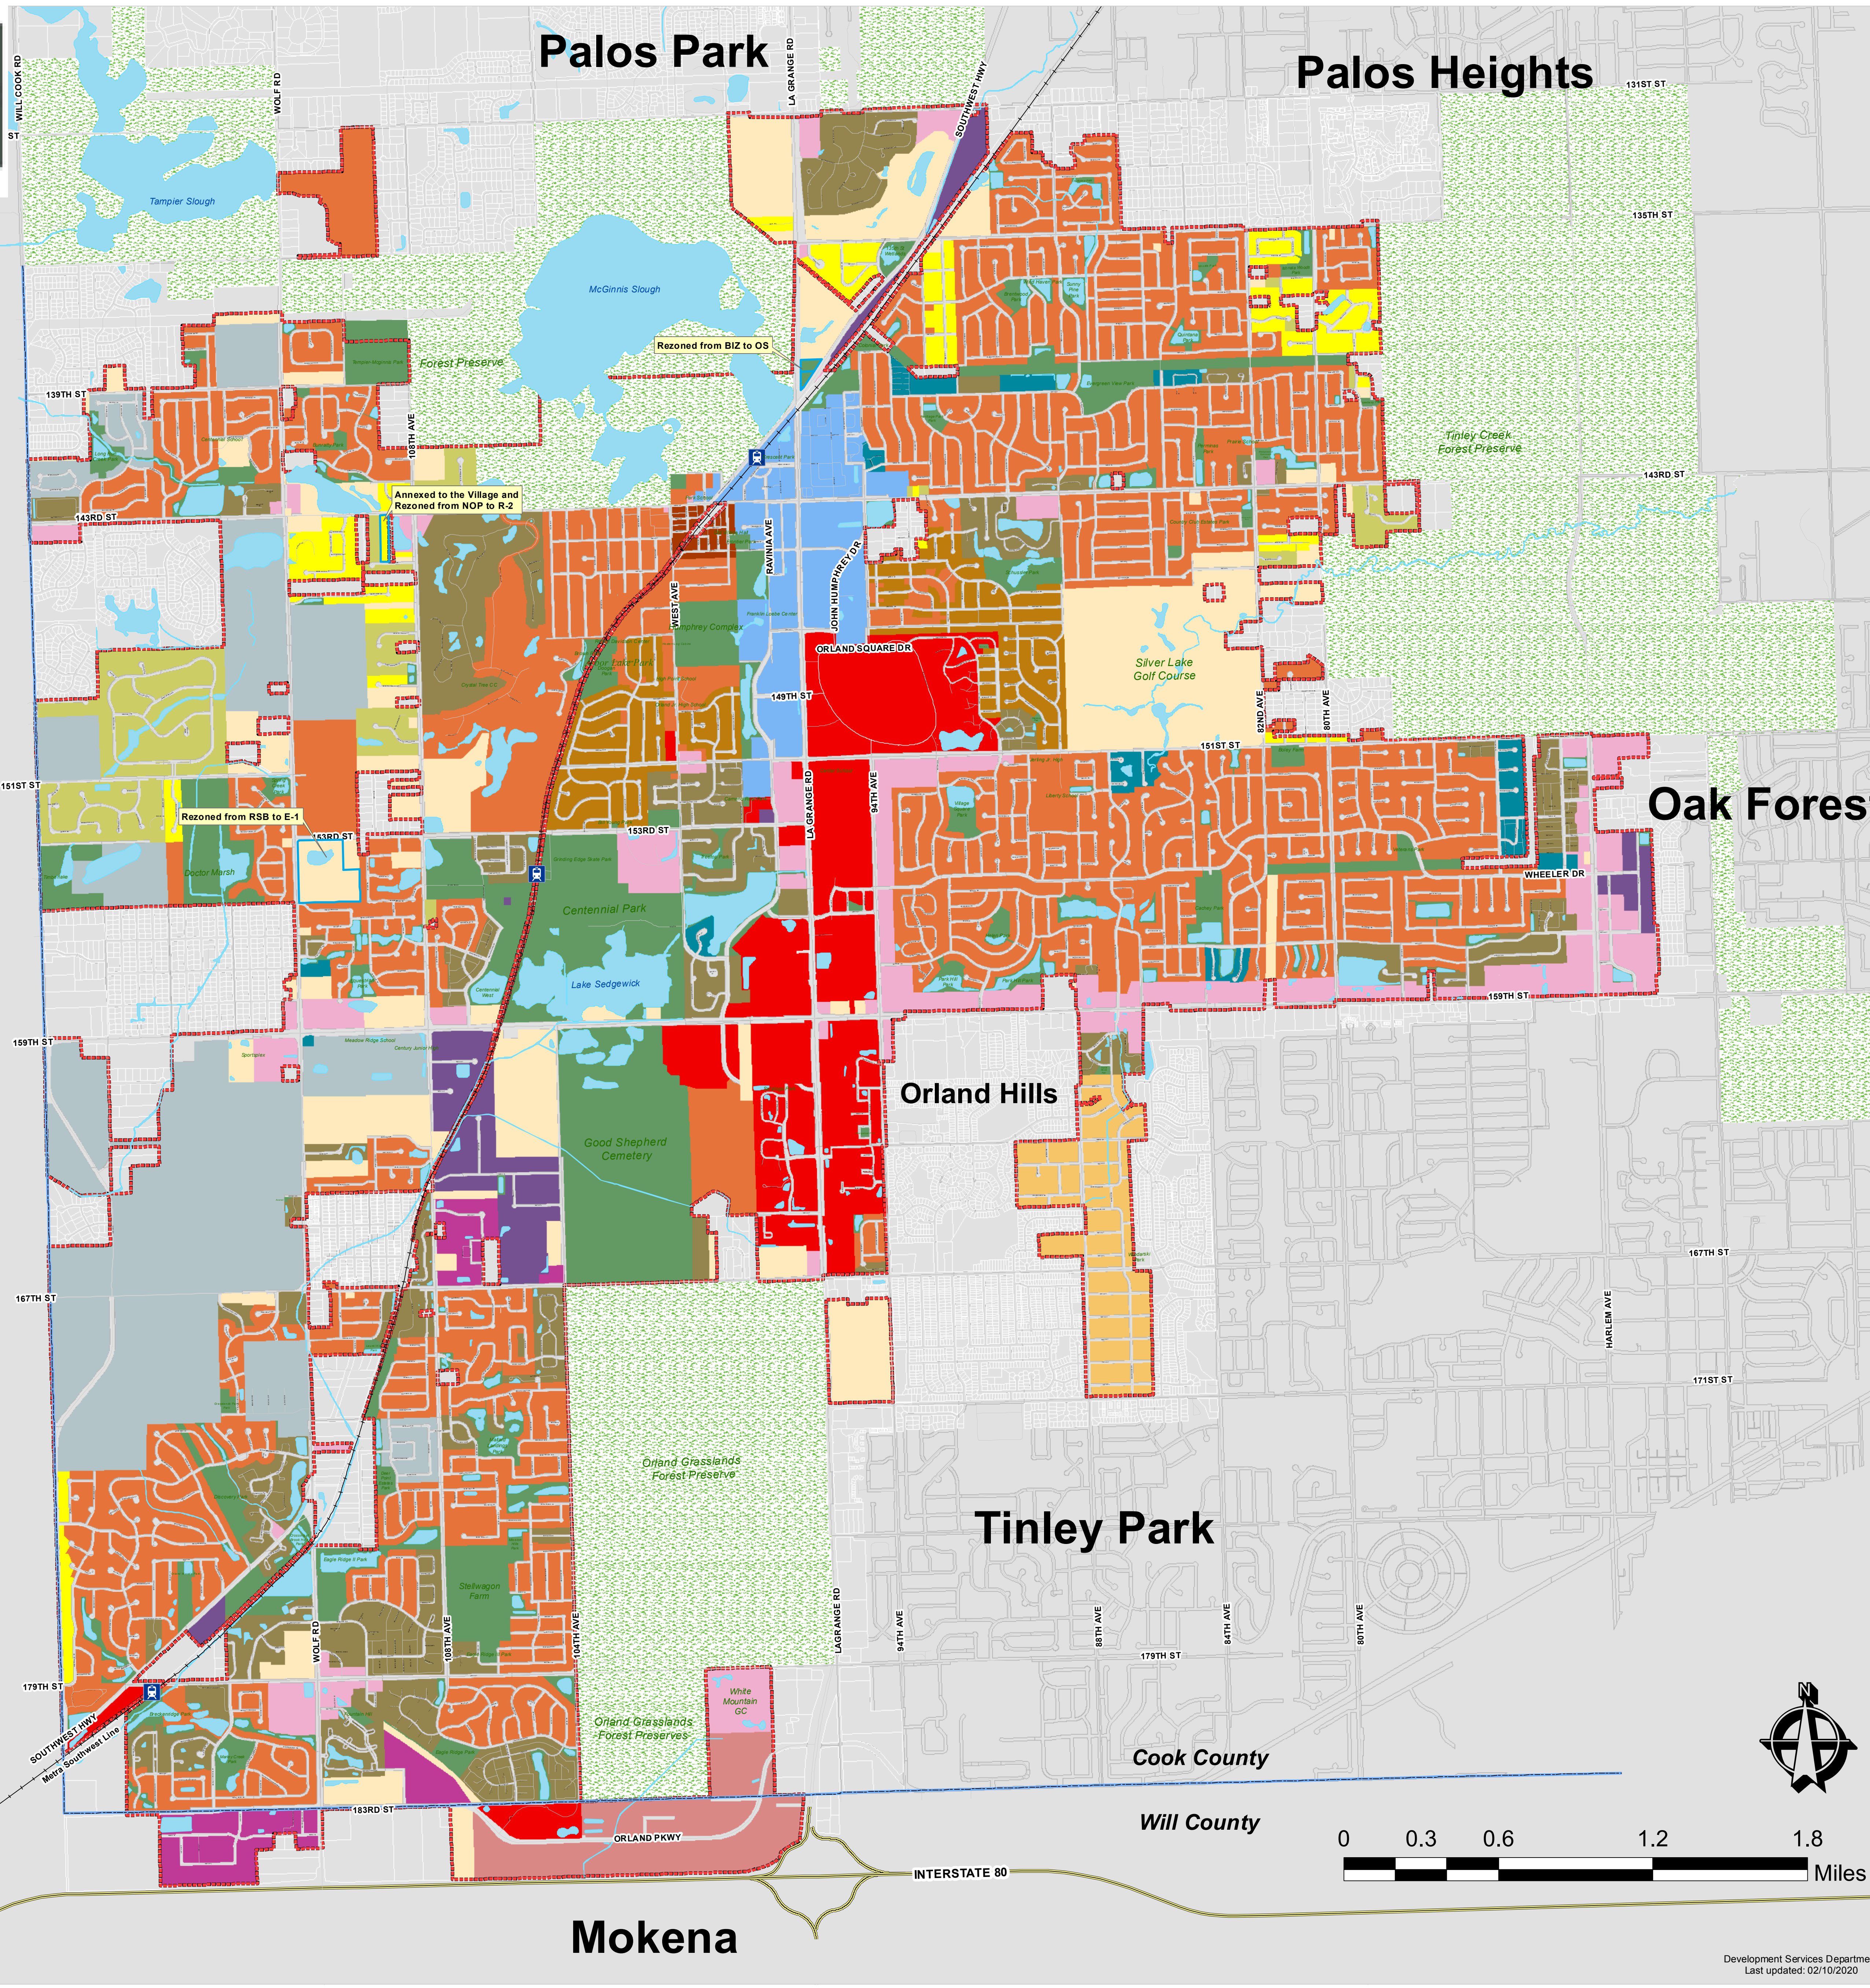

Zoning Map Orland Park, IL

Legend

- Metra Stations
- Will Cook Boundary
- Metra Tracks
- Village Boundary

Zoning

- E-1
- R-1
- R-2
- R-2A
- R-3
- R-3A
- R-4
- OOH
- RSB
- VCD
- COR
- BIZ
- ORI
- RMC
- MFG
- LSPD
- OS
- NOP