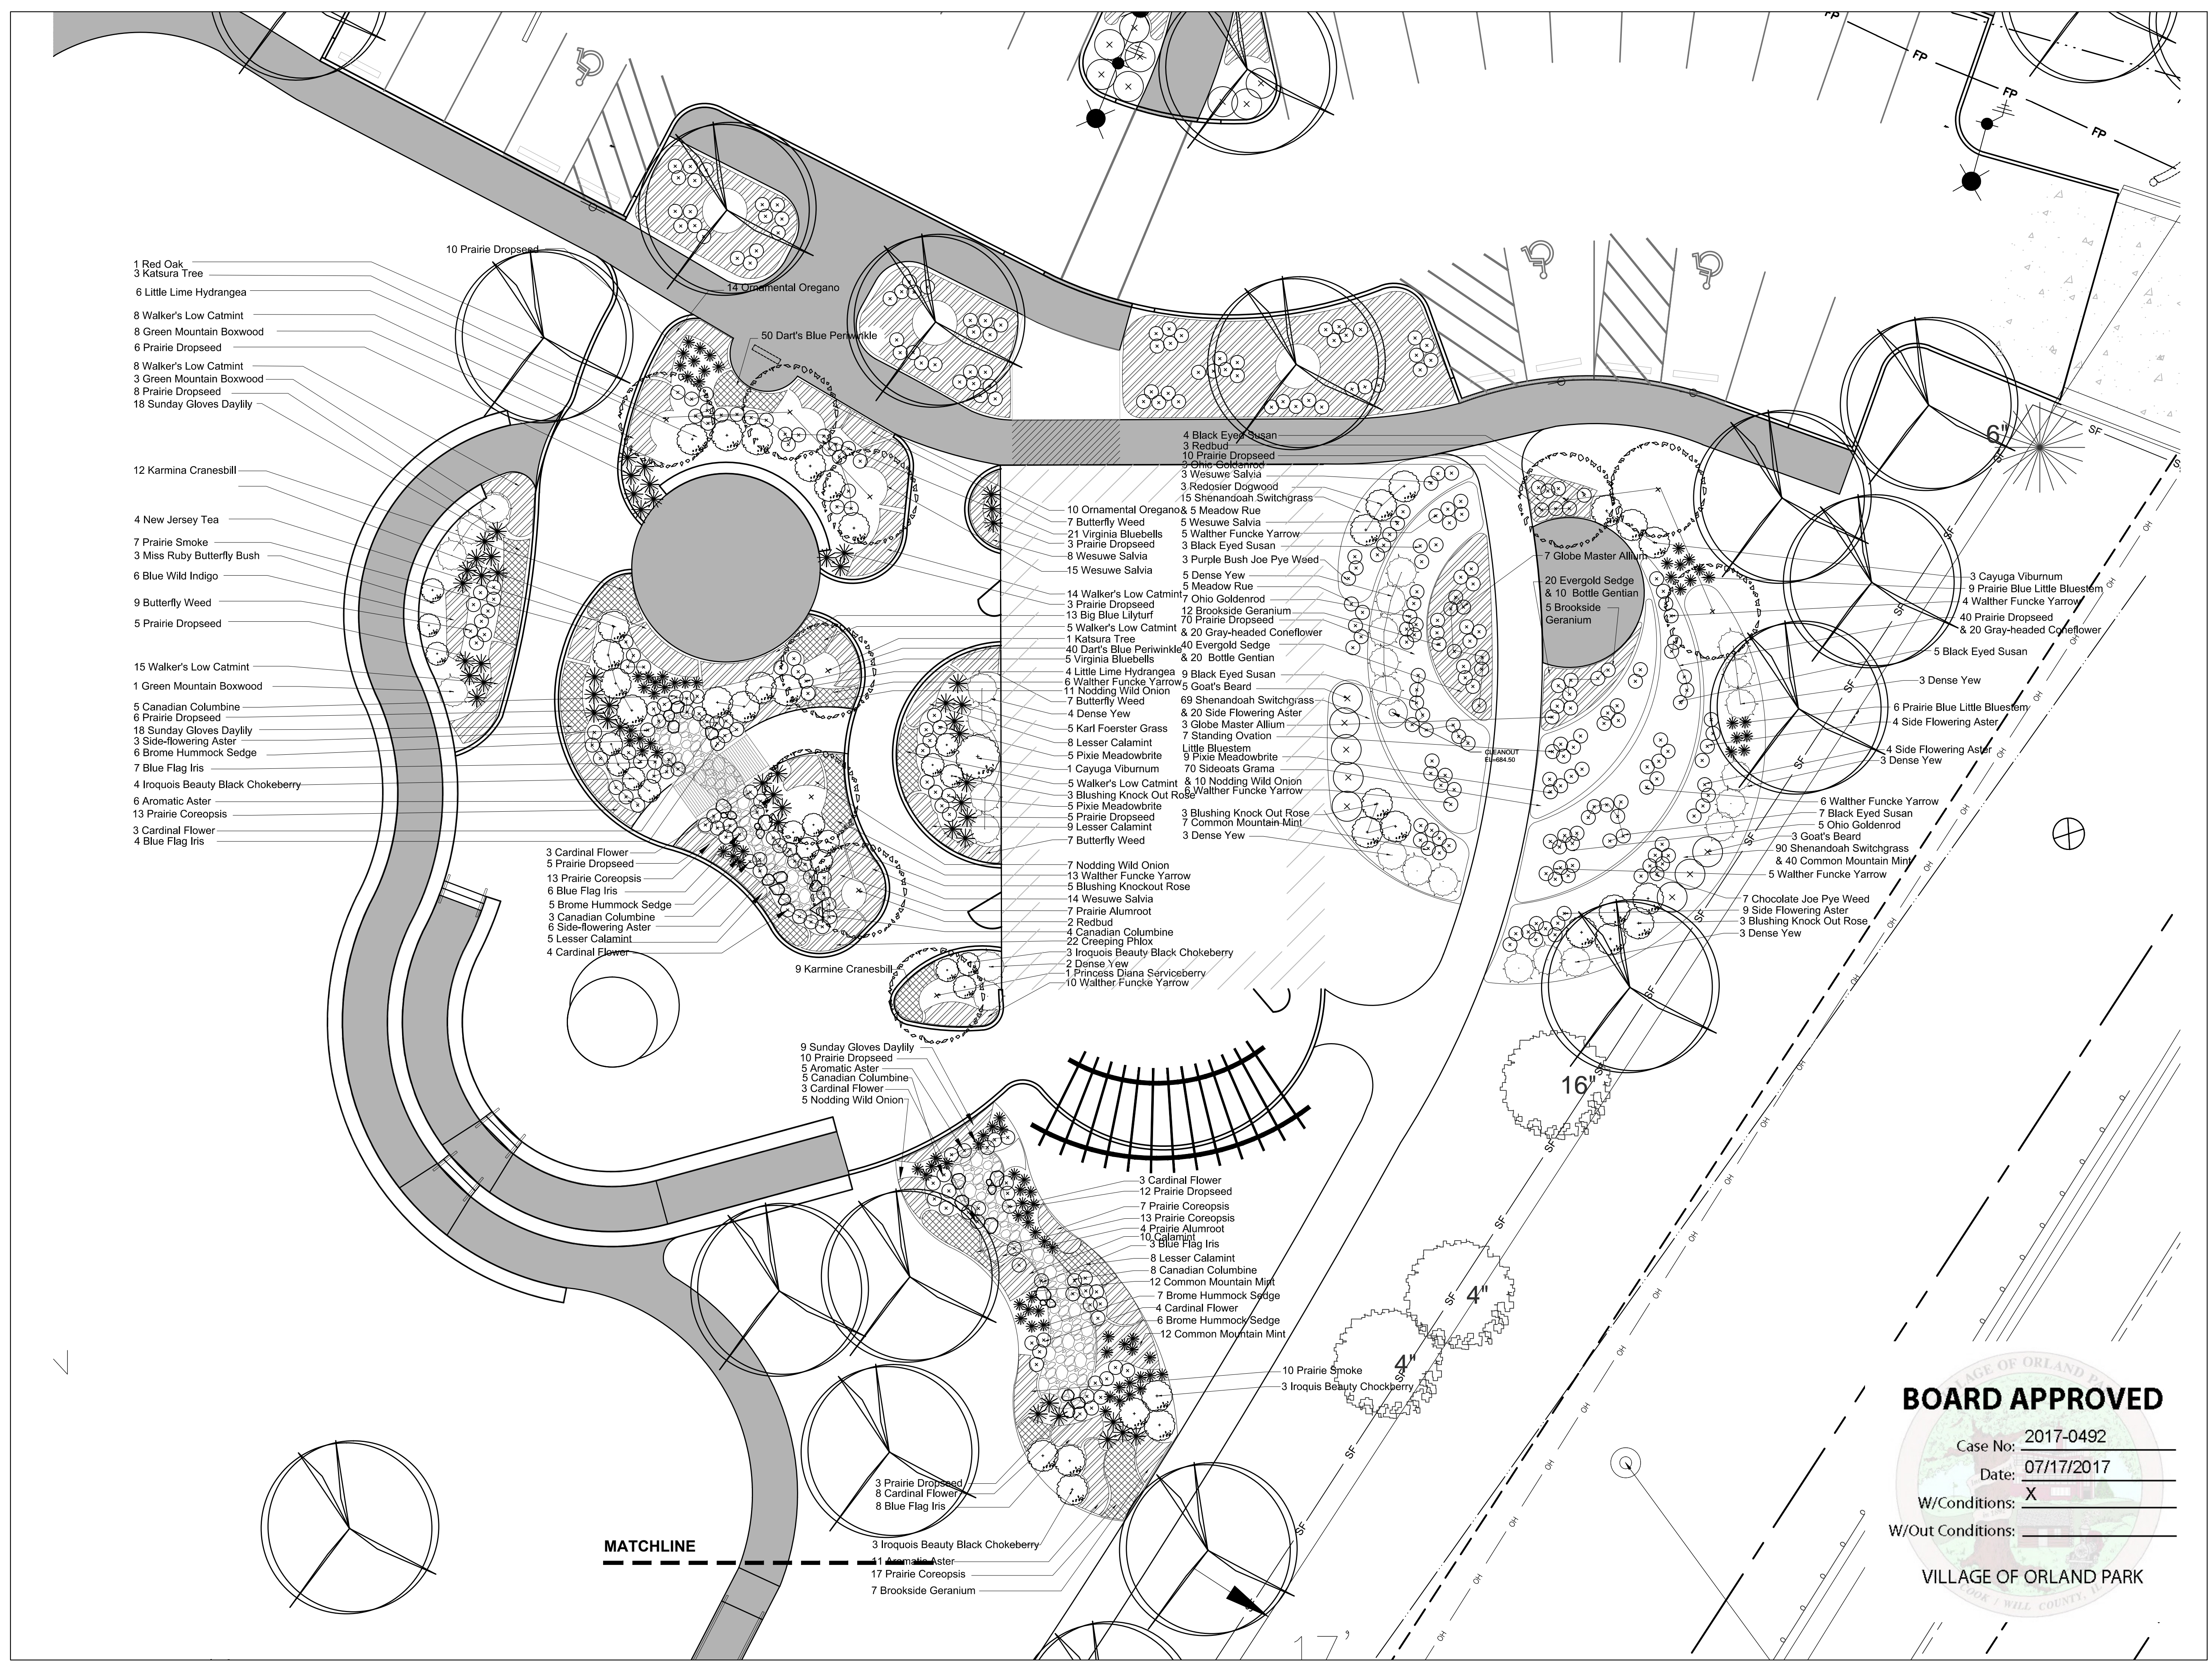

PROJECT
**Orland Park
Nature Center**

13951 LaGrange Road
Orland Park, IL 60462

PROJECT TEAM

uplandDesign Ltd

Park Planning and Landscape Architecture
564 W Randolph St. Chicago, Illinois 60661
24042 Lockport St. Plainfield, Illinois 60544
815-254-0091 www.uplanddesign.com

CIVIL ENGINEER

Engineering Resource Associates
35701 West Avenue, Suite 150
Warrenville, Illinois 60555
Phone: 630-393-3060

SHEET TITLE

**Plaza
Enlargement
Landscape Plan**

SHEET NUMBER

6.1

DRAW / REVISION

MK/LD	Issued for Permit	9 June 2017
NOT FOR CONSTRUCTION		

- 1 Red Oak
- 3 Katsura Tree
- 6 Little Lime Hydrangea
- 8 Walker's Low Catmint
- 8 Green Mountain Boxwood
- 6 Prairie Dropseed
- 8 Walker's Low Catmint
- 3 Green Mountain Boxwood
- 8 Prairie Dropseed
- 18 Sunday Gloves Daylily

- 12 Karmina Cranesbill
- 4 New Jersey Tea
- 7 Prairie Smoke
- 3 Miss Ruby Butterfly Bush
- 6 Blue Wild Indigo
- 9 Butterfly Weed
- 5 Prairie Dropseed

- 15 Walker's Low Catmint
- 1 Green Mountain Boxwood
- 8 Canadian Columbine
- 6 Prairie Dropseed
- 18 Sunday Gloves Daylily
- 3 Side-flowering Aster
- 6 Brome Hummock Sedge
- 7 Blue Flag Iris
- 4 Iroquois Beauty Black Chokeberry
- 6 Aromatic Aster
- 13 Prairie Coreopsis
- 3 Cardinal Flower
- 4 Blue Flag Iris

- 3 Cardinal Flower
- 5 Prairie Dropseed
- 13 Prairie Coreopsis
- 6 Blue Flag Iris
- 5 Brome Hummock Sedge
- 3 Canadian Columbine
- 6 Side-flowering Aster
- 5 Lesser Calamint
- 4 Cardinal Flower

- 3 Prairie Dropseed
- 8 Cardinal Flower
- 8 Blue Flag Iris

- 4 Black Eyed Susan
- 3 Redbud
- 10 Prairie Dropseed
- 3 Wesuwe Salvia
- 3 Redosier Dogwood
- 15 Shenandoah Switchgrass

- 10 Ornamental Oregano
- 7 Butterfly Weed
- 21 Virginia Bluebells
- 3 Prairie Dropseed
- 8 Wesuwe Salvia
- 15 Wesuwe Salvia

- 14 Walker's Low Catmint
- 3 Prairie Dropseed
- 13 Big Blue Lilyturf
- 5 Walker's Low Catmint
- 1 Katsura Tree
- 40 Dart's Blue Periwinkle
- 5 Virginia Bluebells
- 4 Little Lime Hydrangea
- 6 Walther Funcke Yarrow
- 11 Nodding Wild Onion
- 7 Butterfly Weed
- 4 Dense Yew
- 5 Karl Foerster Grass
- 8 Lesser Calamint
- 5 Pixie Meadowbrite
- 1 Cayuga Viburnum
- 5 Walker's Low Catmint
- 3 Blushing Knock Out Rose
- 5 Prairie Dropseed
- 9 Lesser Calamint
- 7 Butterfly Weed

- 7 Nodding Wild Onion
- 13 Walther Funcke Yarrow
- 5 Blushing Knockout Rose
- 14 Wesuwe Salvia
- 7 Prairie Alumroot
- 2 Redbud
- 4 Canadian Columbine
- 22 Creeping Phlox
- 3 Iroquois Beauty Black Chokeberry
- 2 Dense Yew
- 1 Princess Diana Serviceberry
- 10 Walther Funcke Yarrow

- 3 Cardinal Flower
- 12 Prairie Dropseed
- 7 Prairie Coreopsis
- 13 Prairie Coreopsis
- 4 Prairie Alumroot
- 10 Calamint
- 3 Blue Flag Iris
- 8 Lesser Calamint
- 8 Canadian Columbine
- 12 Common Mountain Mint
- 7 Brome Hummock Sedge
- 4 Cardinal Flower
- 6 Brome Hummock Sedge
- 12 Common Mountain Mint

- 10 Prairie Smoke
- 3 Iroquois Beauty Chockberry

- 7 Globe Master Allium
- 20 Evergold Sedge & 10 Bottle Gentian
- 5 Brookside Geranium

- 3 Cayuga Viburnum
- 9 Prairie Blue Little Bluestem
- 4 Walther Funcke Yarrow
- 40 Prairie Dropseed
- 20 Gray-headed Coneflower
- 5 Black Eyed Susan

- 3 Dense Yew
- 6 Prairie Blue Little Bluestem
- 4 Side Flowering Aster
- 4 Side Flowering Aster
- 3 Dense Yew

- 7 Chocolate Joe Pye Weed
- 9 Side Flowering Aster
- 3 Blushing Knock Out Rose
- 3 Dense Yew

BOARD APPROVED

Case No: 2017-0492

Date: 07/17/2017

W/Conditions: X

W/Out Conditions:

VILLAGE OF ORLAND PARK

SCALE: 1" = 10'-0"