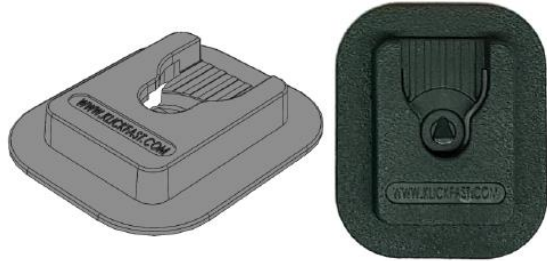

ARB-BWC3MNT-MAG – MSRP \$50.00  
Klick Fast Magnetic Mount

ARB-BWC3MNT-MOLLE – MSRP \$20.00  
Klick Fast MOLLE Mount

ARB-BWCKFROUNDCLK – MSRP \$14.00  
Klick Fast Round Bolt-Thru BWC Mount

ARB-BWCKFSHOULD17K – MSRP \$45.00  
Klick Fast Shoulder Center Chest Harness BWC Mount

ARB-BWCKFEPAULETTE – MSRP \$18.50  
Klick Fast Epaulette BWC Mount

ARB-BWCKF-CLIPON – MSRP \$6.00  
Klick Fast Clip-On Dock, Converts  
Klick Fast to Belt Clip Fitting

ARB-BWCKF-BUTTON-F – MSRP \$13.00  
Klick Fast Shirt Button “S” Dock for BWC  
mounting to Female Shirts (LH Side Buttons)

ARB-BWCKF-BUTTON-M – MSRP \$13.00  
Klick Fast Shirt Button “S” Dock for BWC  
mounting to Male Shirts (RH Side Buttons)

ARB-BWCKFSEWNINBLK – MSRP \$10.00  
Click Fast sewn in mount (black)

ARB-BWCKFSEWNINB-L – MSRP \$10.00  
Click Fast sewn in mount with Lanyard  
Holes (black)