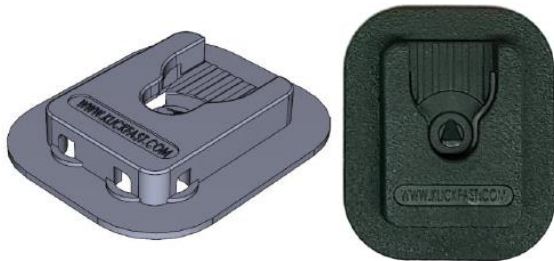

ARB-BWC3MNT-MAG – MSRP \$50.00  
Klick Fast Magnetic Mount

ARB-BWC3MNT-MOLLE – MSRP \$20.00  
Klick Fast MOLLE Mount

ARB-BWCKFROUNDCLK – MSRP \$14.00  
Klick Fast Round Bolt-Thru BWC Mount

ARB-BWCKFSHOULD17K – MSRP \$45.00  
Klick Fast Shoulder Center Chest Harness BWC Mount

ARB-BWCKFEPAULETTE – MSRP \$18.50  
Klick Fast Epaulette BWC Mount

ARB-BWCKF-CLIPON – MSRP \$6.00  
Klick Fast Clip-On Dock, Converts  
Klick Fast to Belt Clip Fitting

ARB-BWCKF-BUTTON-F – MSRP \$13.00  
Klick Fast Shirt Button “S” Dock for BWC  
mounting to Female Shirts (LH Side Buttons)

ARB-BWCKF-BUTTON-M – MSRP \$13.00  
Klick Fast Shirt Button “S” Dock for BWC  
mounting to Male Shirts (RH Side Buttons)

ARB-BWCKFSEWNINBLK – MSRP \$10.00  
Click Fast sewn in mount (black)

ARB-BWCKFSEWNINB-L – MSRP \$10.00  
Click Fast sewn in mount with Lanyard  
Holes (black)