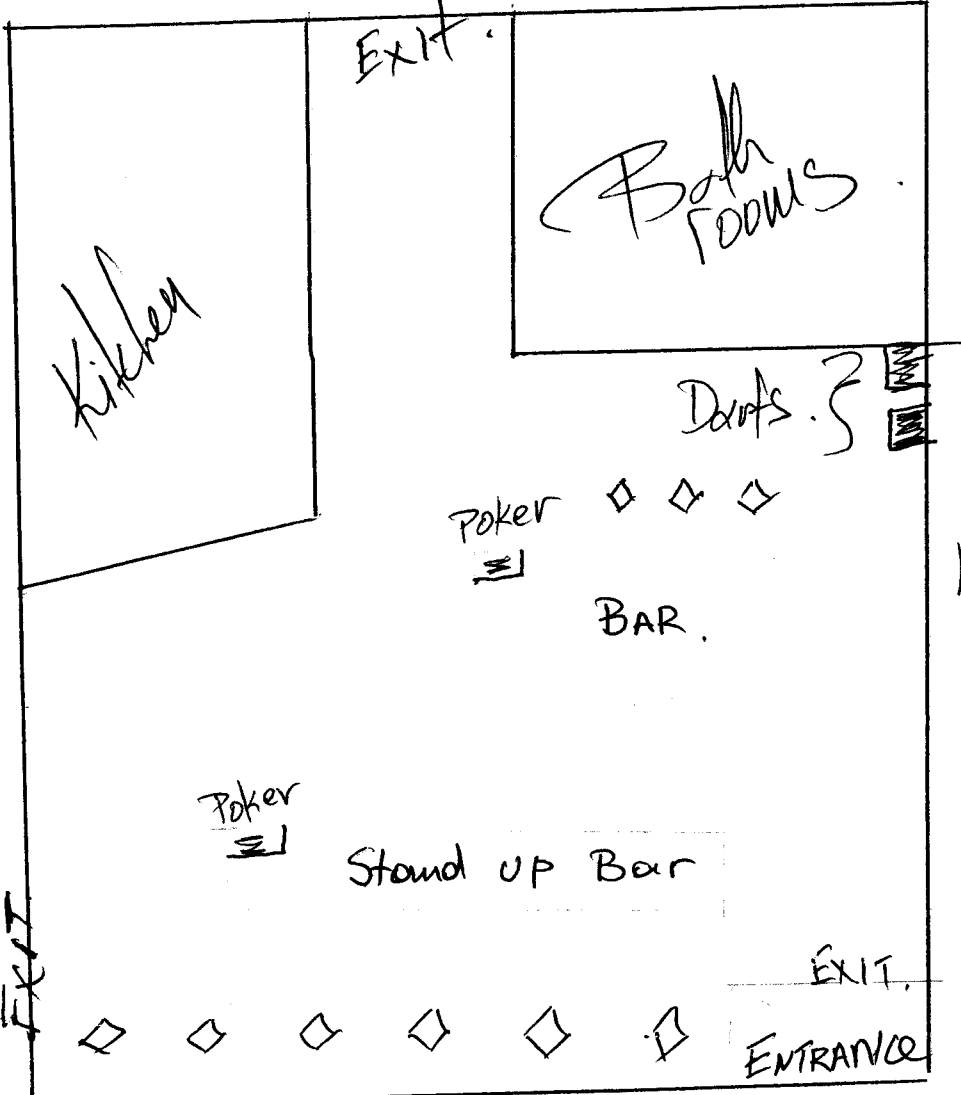

Side of Building

Parking

Back of Building

More stores.

Rokwelz Bar Meets Grill
11265 W 159th St

Parking Front