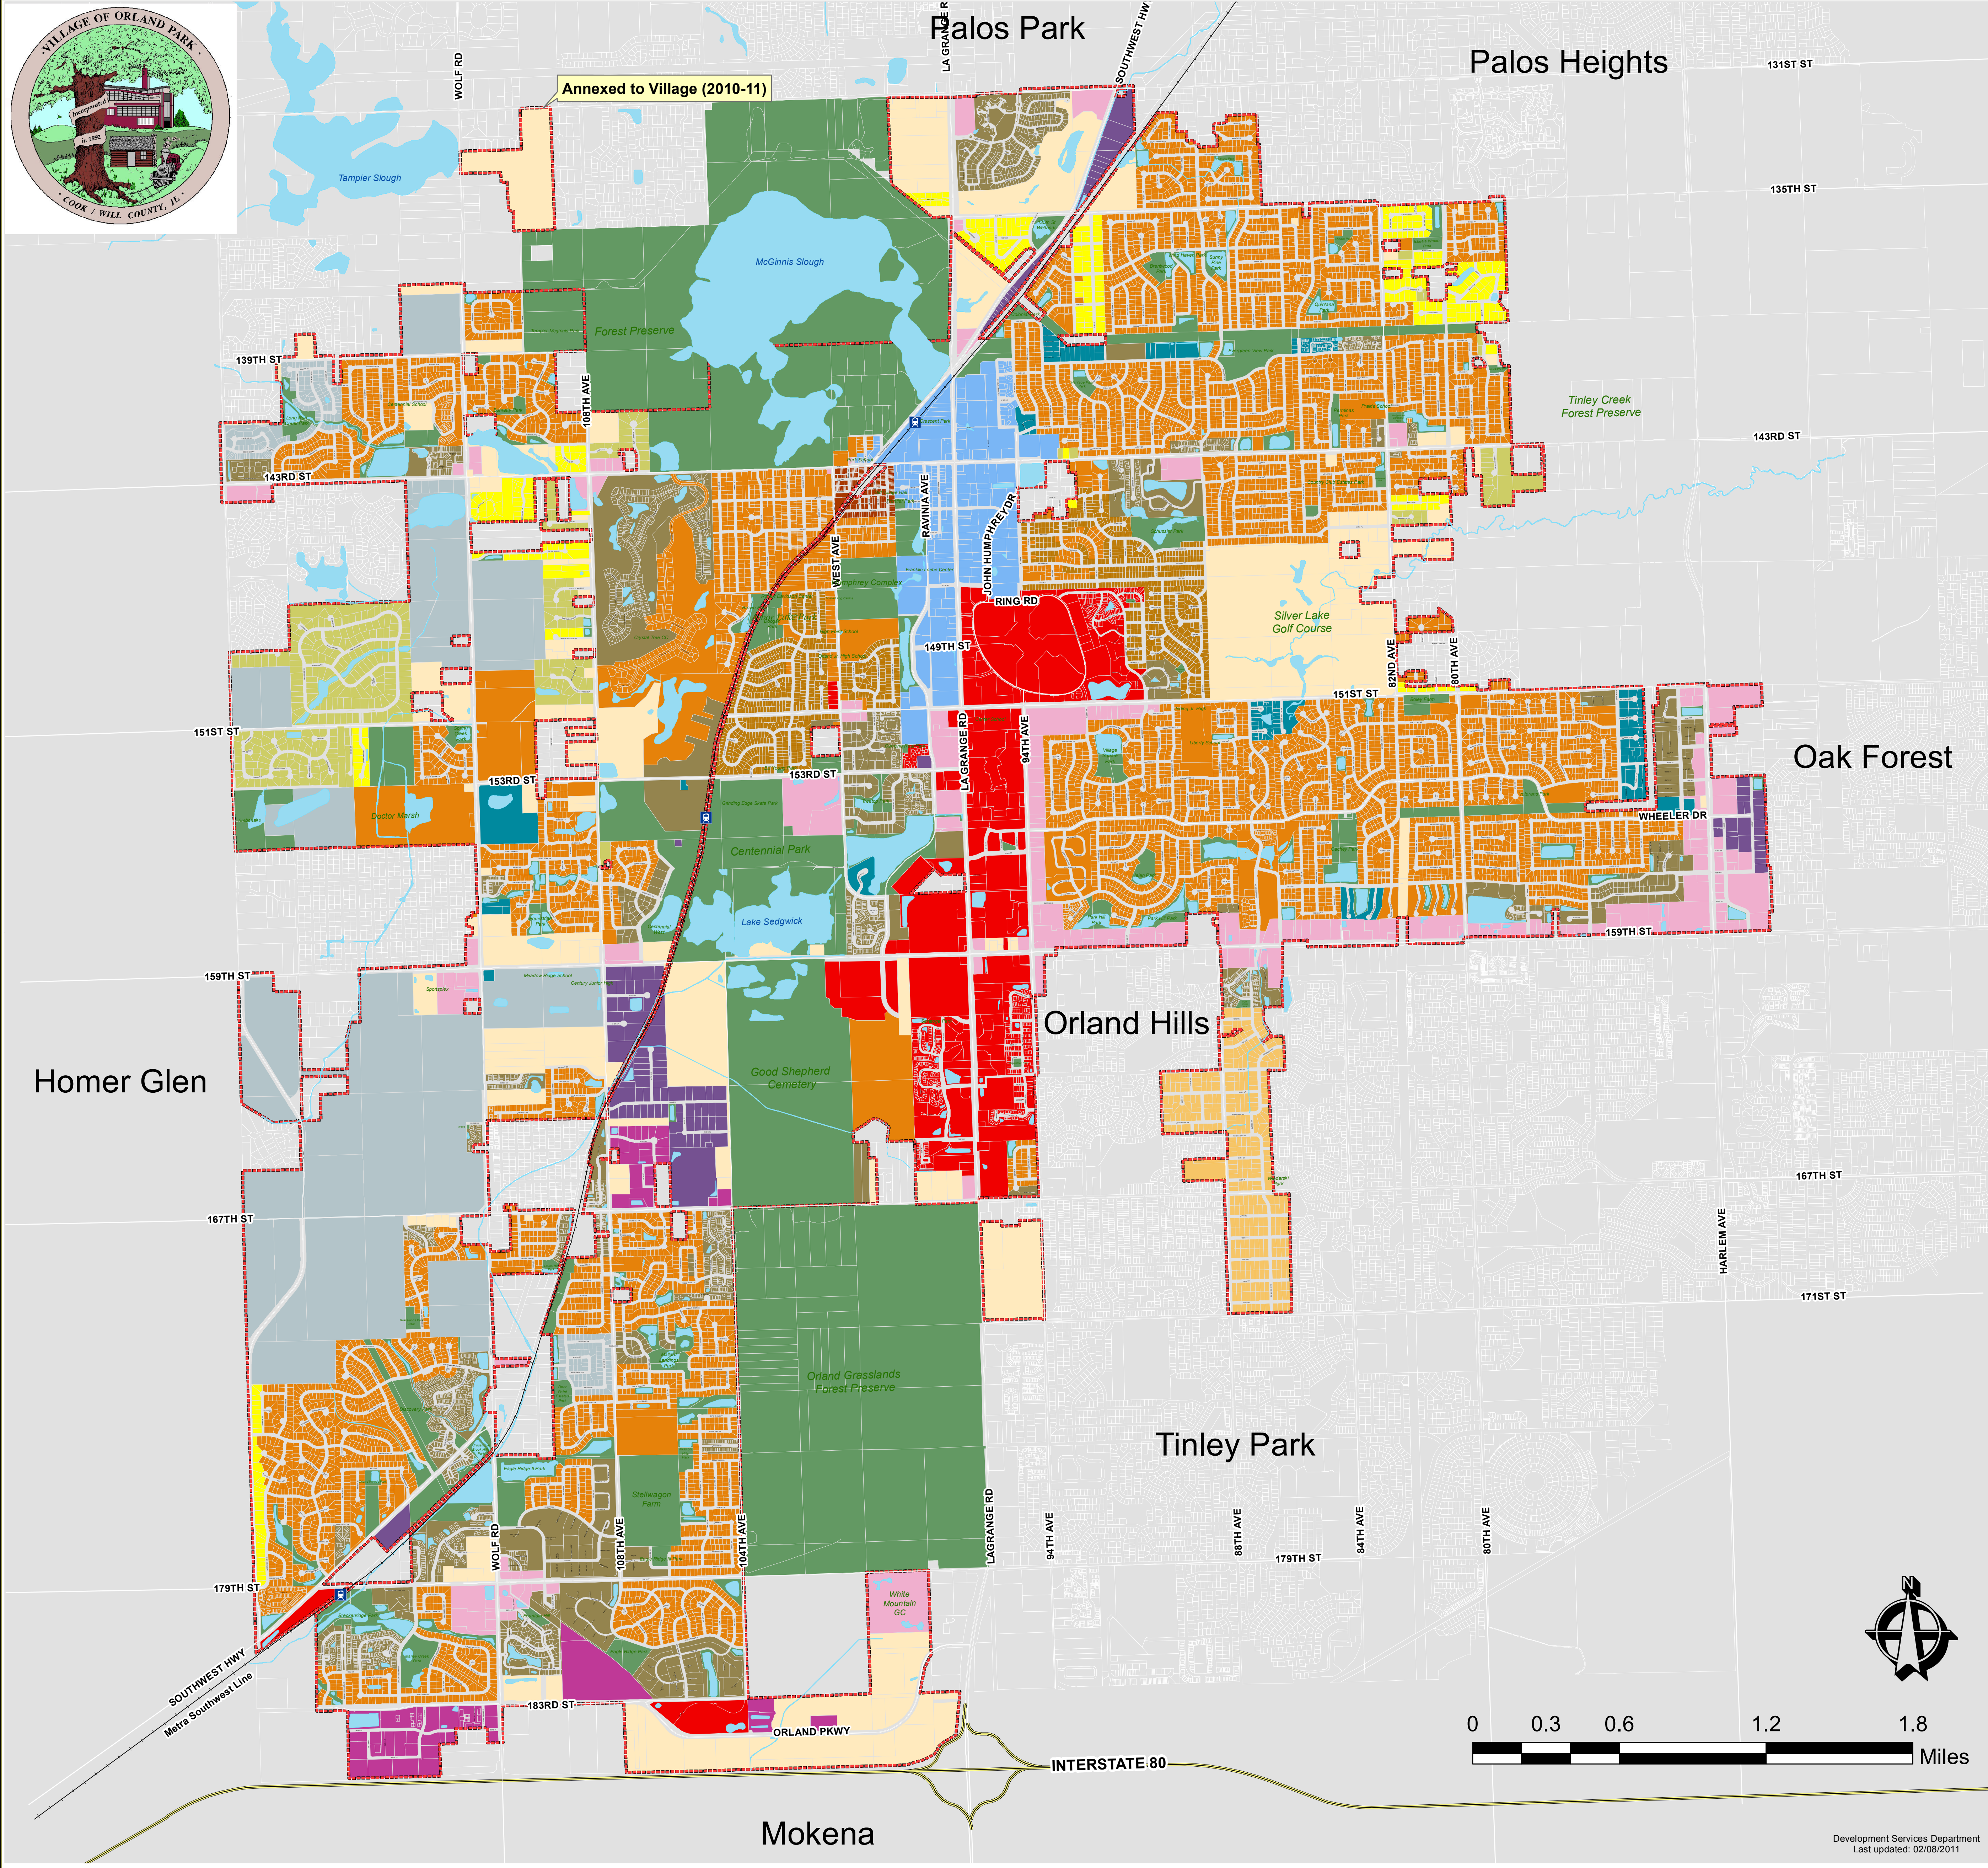

Zoning Map Orland Park, IL

Zoning

| | | | |
|--|------|--|------|
| | BIZ | | R-3 |
| | COR | | R-3A |
| | MFG | | R-4 |
| | ORI | | OOH |
| | E-1 | | RSB |
| | R-1 | | VCD |
| | R-2 | | LSPD |
| | R-2A | | OL |
| | | | NOP |

- Metra Stations
- Metra Tracks
- Brittany Glen Annexation
- Village Boundary