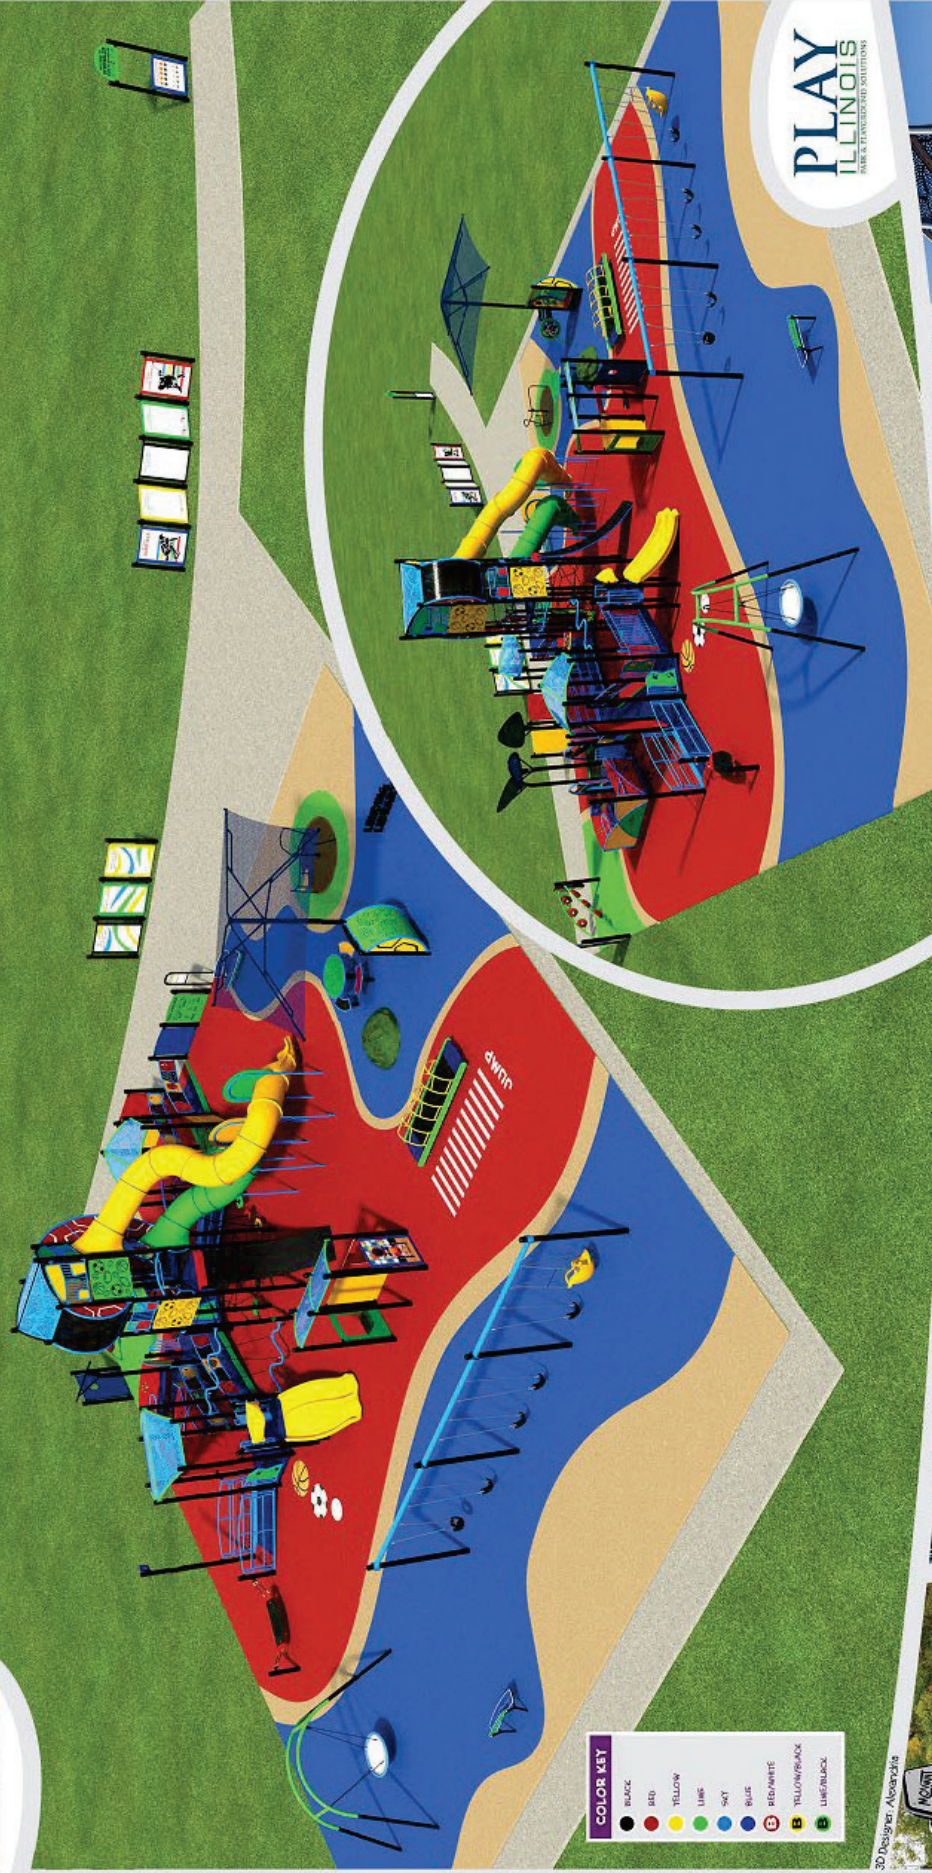

SCHUSSLER PARK INCLUSIVE PLAYGROUND

PROPOSAL #: 129-17/171-6

COLOR KEY

●	BLACK
●	RED
●	YELLOW
●	LINE
●	SKY
●	BLUE
●	RED/WHITE
●	YELLOW/BLACK
●	LINE/BLACK

PLAY ILLINOIS
PARK & RECREATION SOLUTIONS

3D Designer: Alexandria

MOVMENT™

FREEDOM SWING

INCLUSIVE ORBIT

CRUISER™

VOLTO INCLUSIVE SWING

SERENITY SPOT™

INNOVA™ ROCKER