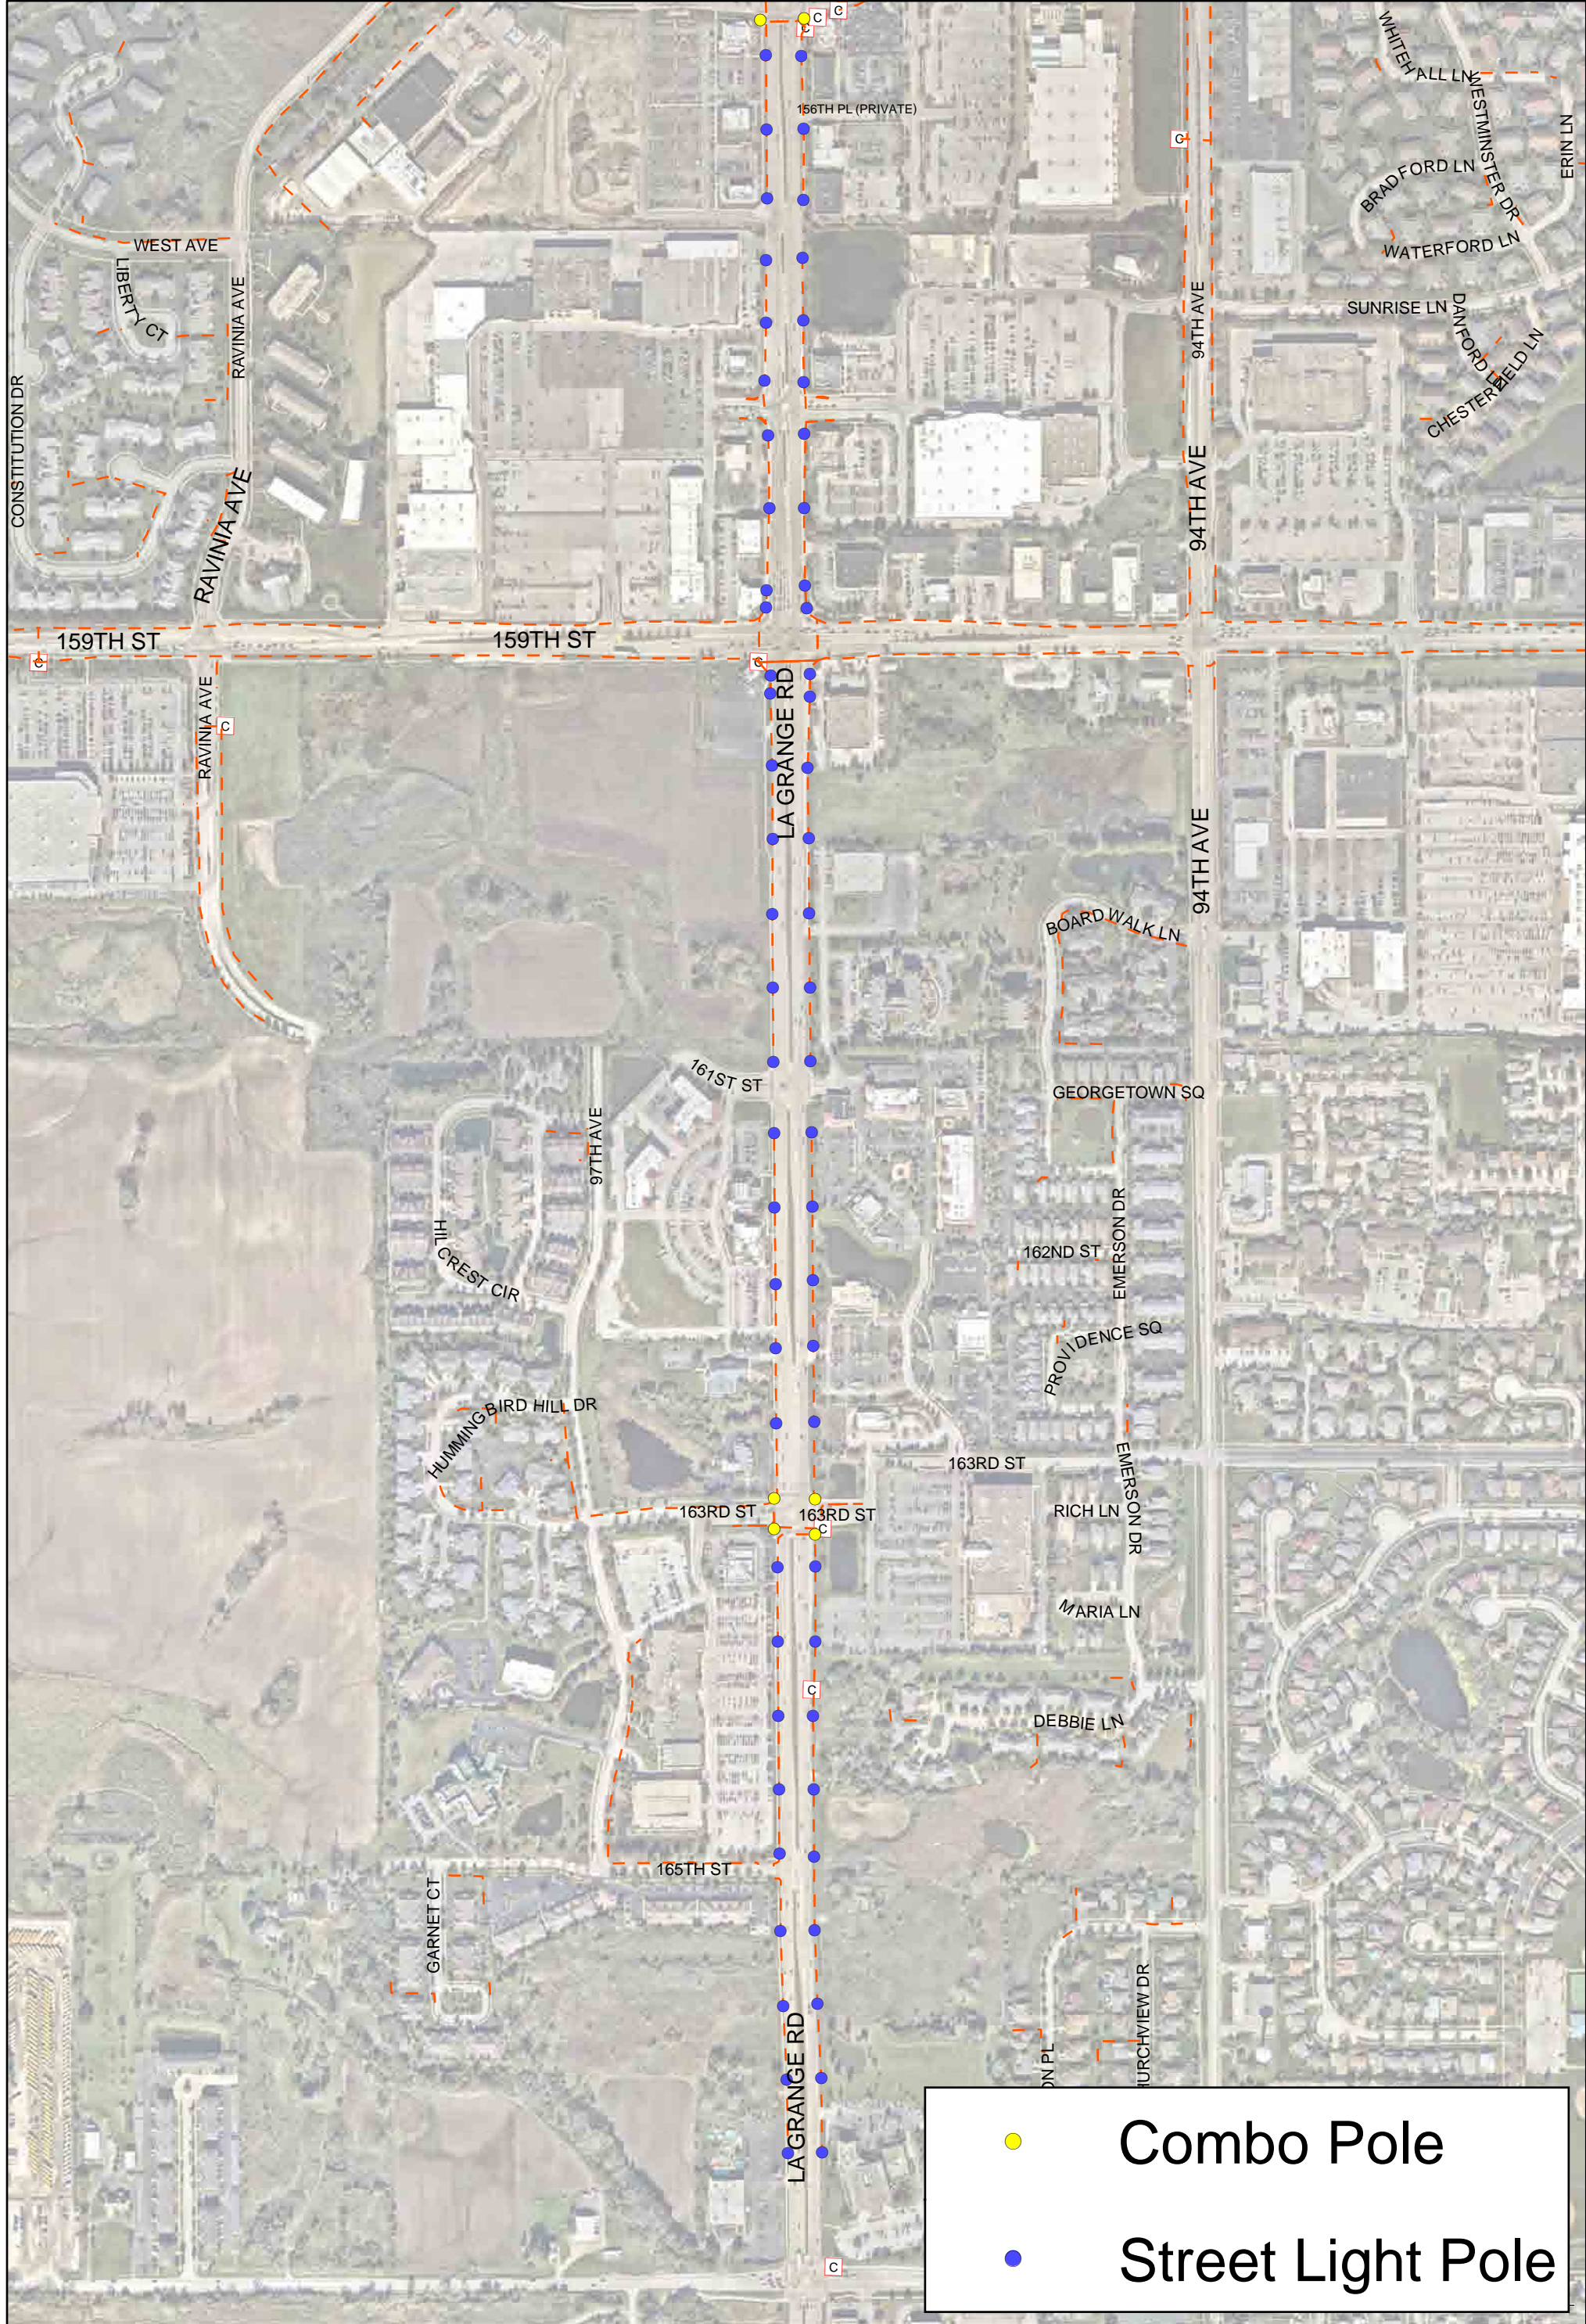

LAGRANGE ROAD LED STREET LIGHT CONVERSION PAGE 1

249 Lights
46 Combo Poles
203 Light Poles

This map is for reference only. The Village makes no representations as to the accuracy of the depicted utility locations or sizes. The data is subject to change without notice. The Village of Orland Park assumes no liability in the use or application of the data. Reproduction or redistribution is forbidden without the expressed written consent from the Village of Orland Park.

LAGRANGE ROAD LED STREET LIGHT CONVERSION PAGE 2

249 Lights
46 Combo Poles
203 Light Poles

This map is for reference only. The Village makes no representations as to the accuracy of the depicted utility locations or sizes. The data is subject to change without notice. The Village of Orland Park assumes no liability in the use or application of the data. Reproduction or redistribution is forbidden without the expressed written consent from the Village of Orland Park.

**LAGRANGE ROAD
LED STREET LIGHT CONVERSION
PAGE 3**

249 Lights
46 Combo Poles
203 Light Poles

This map is for reference only. The Village makes no representations as to the accuracy of the depicted utility locations or sizes. The data is subject to change without notice. The Village of Orland Park assumes no liability in the use or application of the data. Reproduction or redistribution is forbidden without the expressed written consent from the Village of Orland Park.