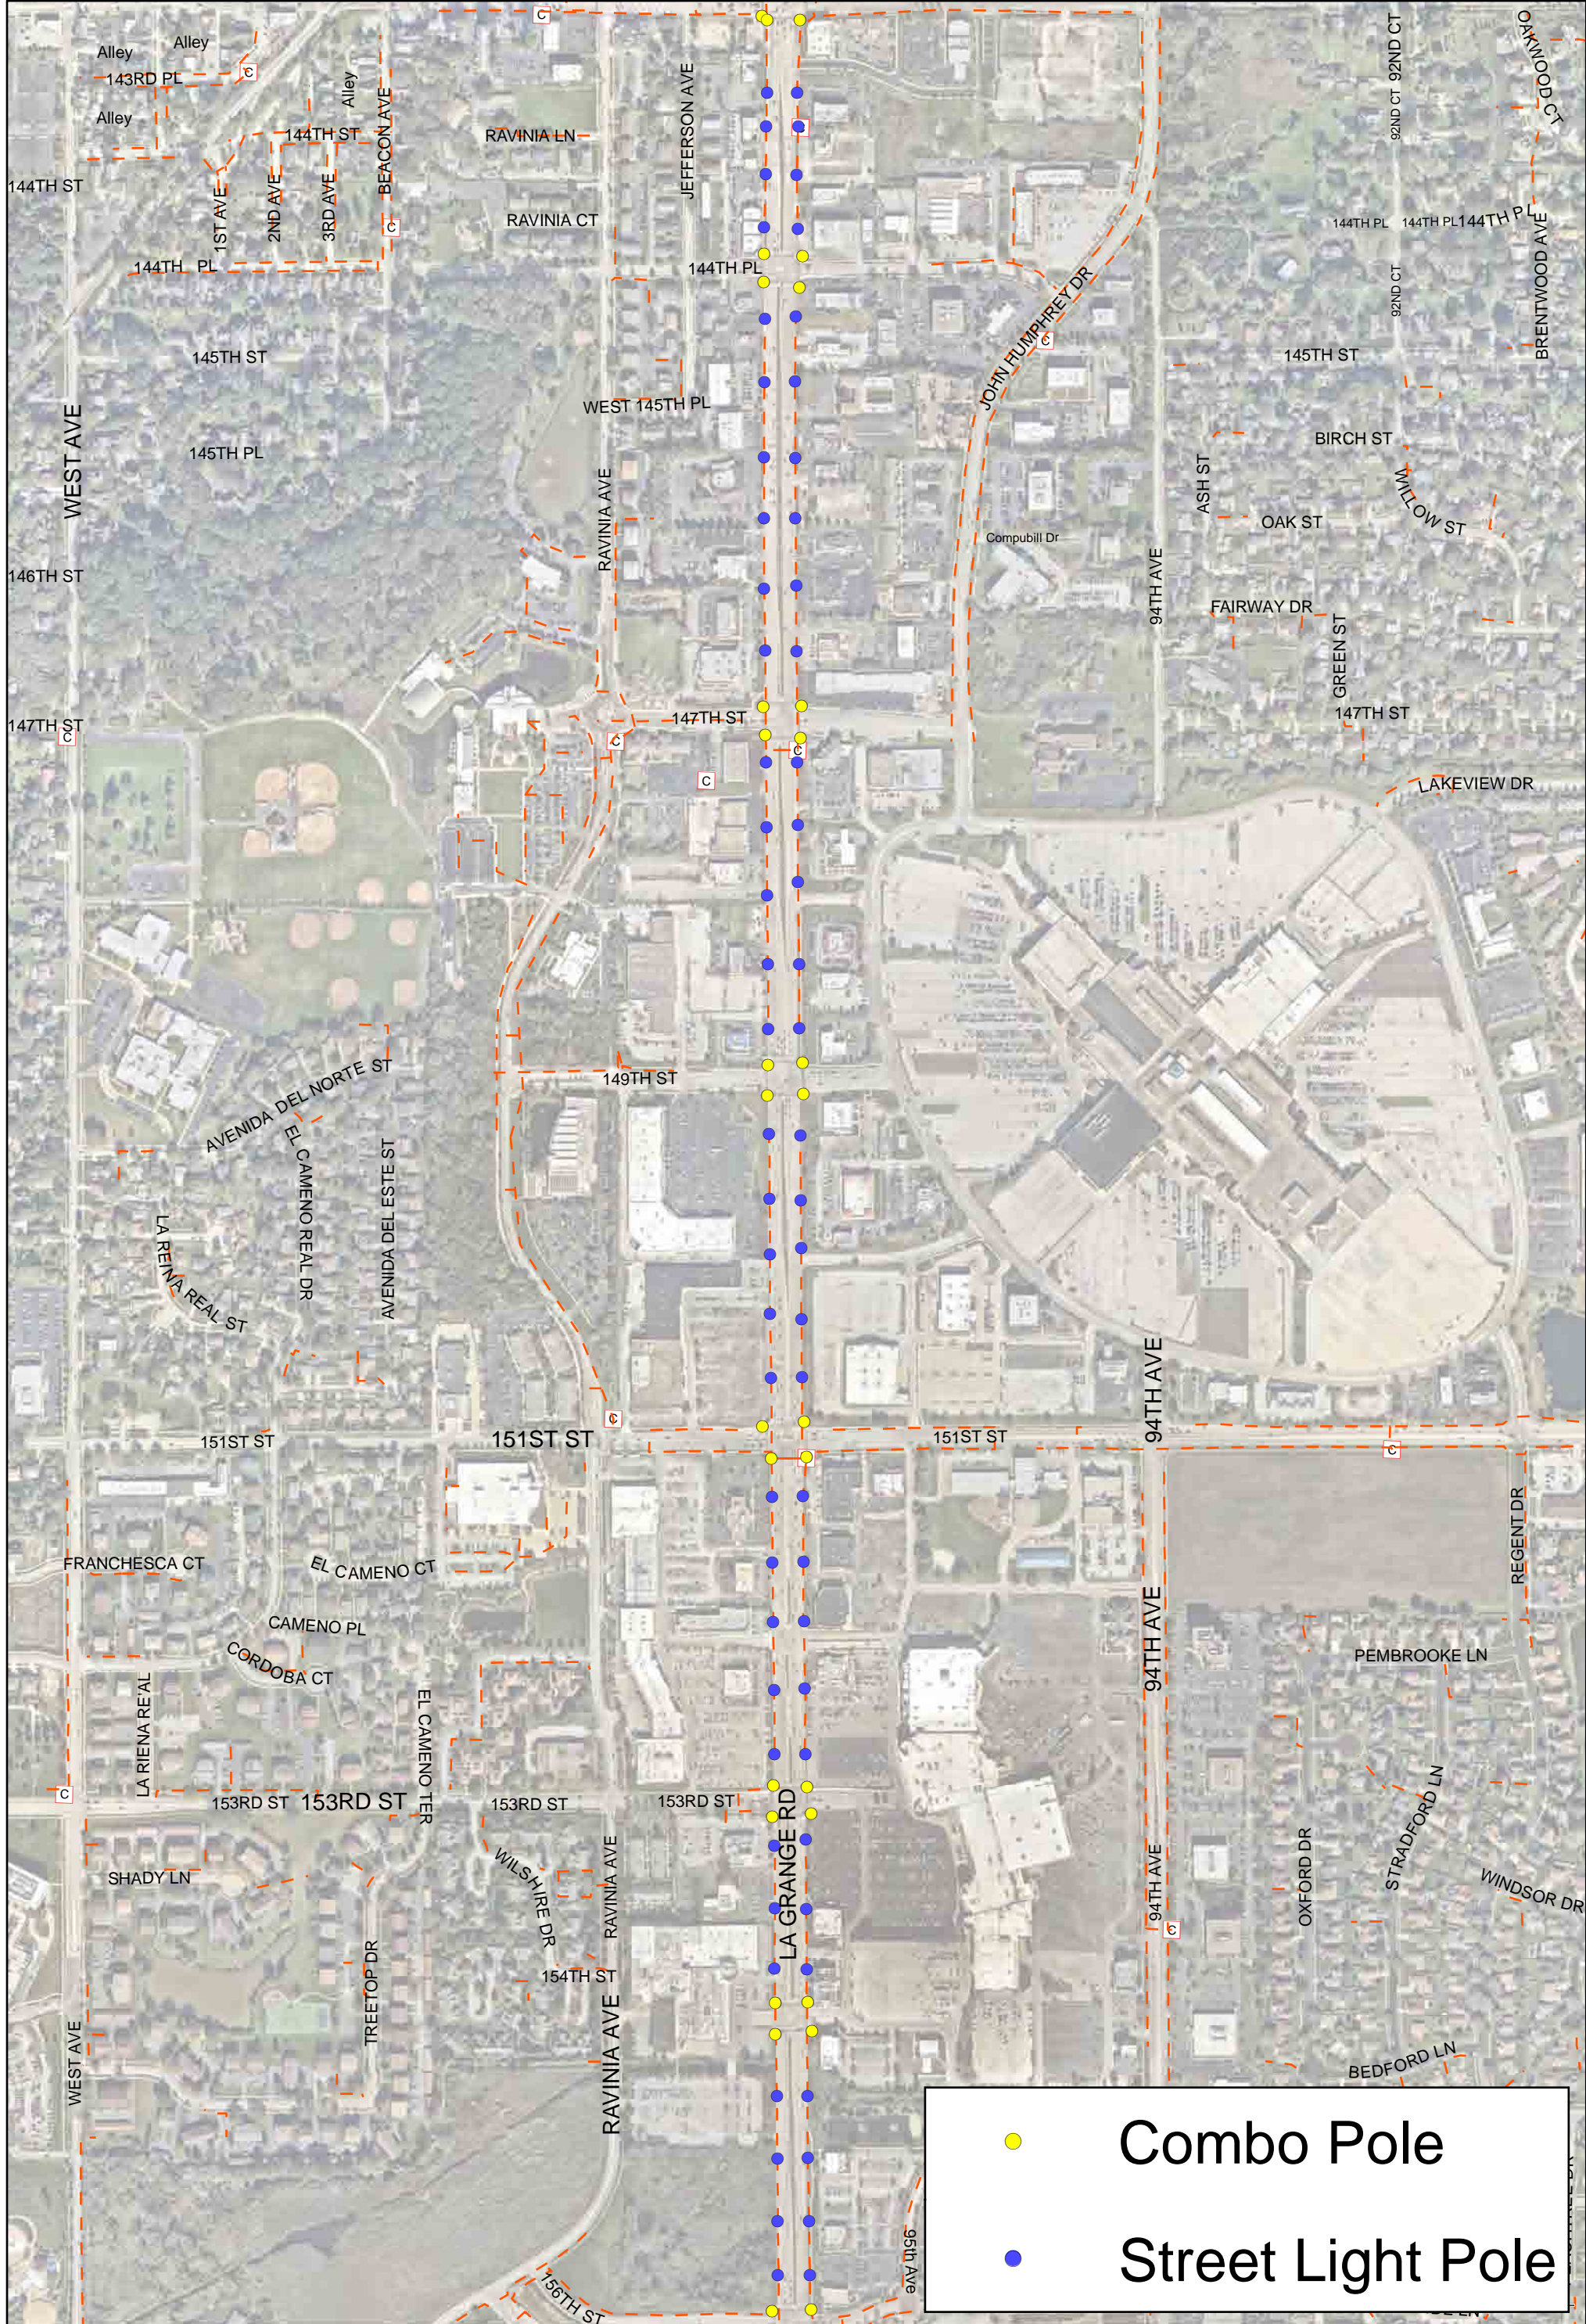

LAGRANGE ROAD LED STREET LIGHT CONVERSION PAGE 1

249 Lights
46 Combo Poles
203 Light Poles

This map is for reference only. The Village makes no representations as to the accuracy of the depicted utility locations or sizes. The data is subject to change without notice. The Village of Orland Park assumes no liability in the use or application of the data. Reproduction or redistribution is forbidden without the expressed written consent from the Village of Orland Park.

LAGRANGE ROAD LED STREET LIGHT CONVERSION PAGE 2

249 Lights
46 Combo Poles
203 Light Poles

This map is for reference only. The Village makes no representations as to the accuracy of the depicted utility locations or sizes. The data is subject to change without notice. The Village of Orland Park assumes no liability in the use or application of the data. Reproduction or redistribution is forbidden without the expressed written consent from the Village of Orland Park.

**LAGRANGE ROAD
LED STREET LIGHT CONVERSION
PAGE 3**

249 Lights
46 Combo Poles
203 Light Poles

This map is for reference only. The Village makes no representations as to the accuracy of the depicted utility locations or sizes. The data is subject to change without notice. The Village of Orland Park assumes no liability in the use or application of the data. Reproduction or redistribution is forbidden without the expressed written consent from the Village of Orland Park.