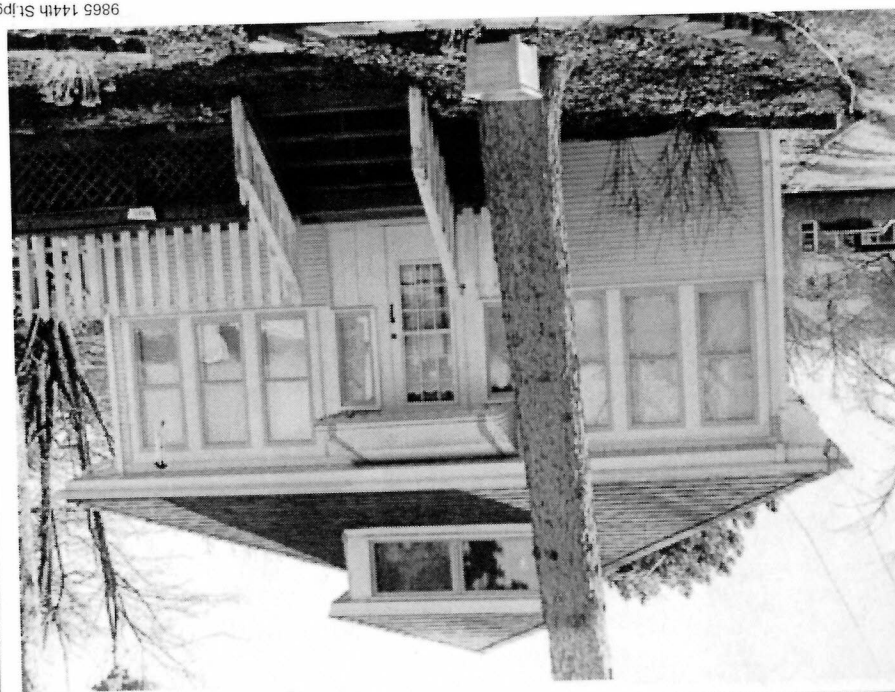

Village of Orland Park, Illinois  
Historic Buildings Survey

Address 9865 144th Street  
Map Key D-5

Common Name  
Historic Name

Current Use Residential  
Historic Use Residential  
Integrity Medium  
Condition Good

Local Landmark  
Individual No

Old Orland Historic District  
Contributing

National Register  
Individual No

9865 144th St.jpg

DESCRIPTION

Inclusion in Previous Surveys

Architectural Type/Style Bungalow

Number of Stories 1 1/2

Materials  
Foundation Formed concrete block  
Walls Synthetic siding  
Roof Asphalt shingles  
Roof Type Hipped

Window Type & Materials 1/1 wood

Porch Non-original open porch with awning over the front door

Architectural Details Original multi-light front door

Alterations Siding, dormer windows have been replaced; front porch has newer steps and deck and has fence pickets as balusters

HISTORY

Architect/Builder