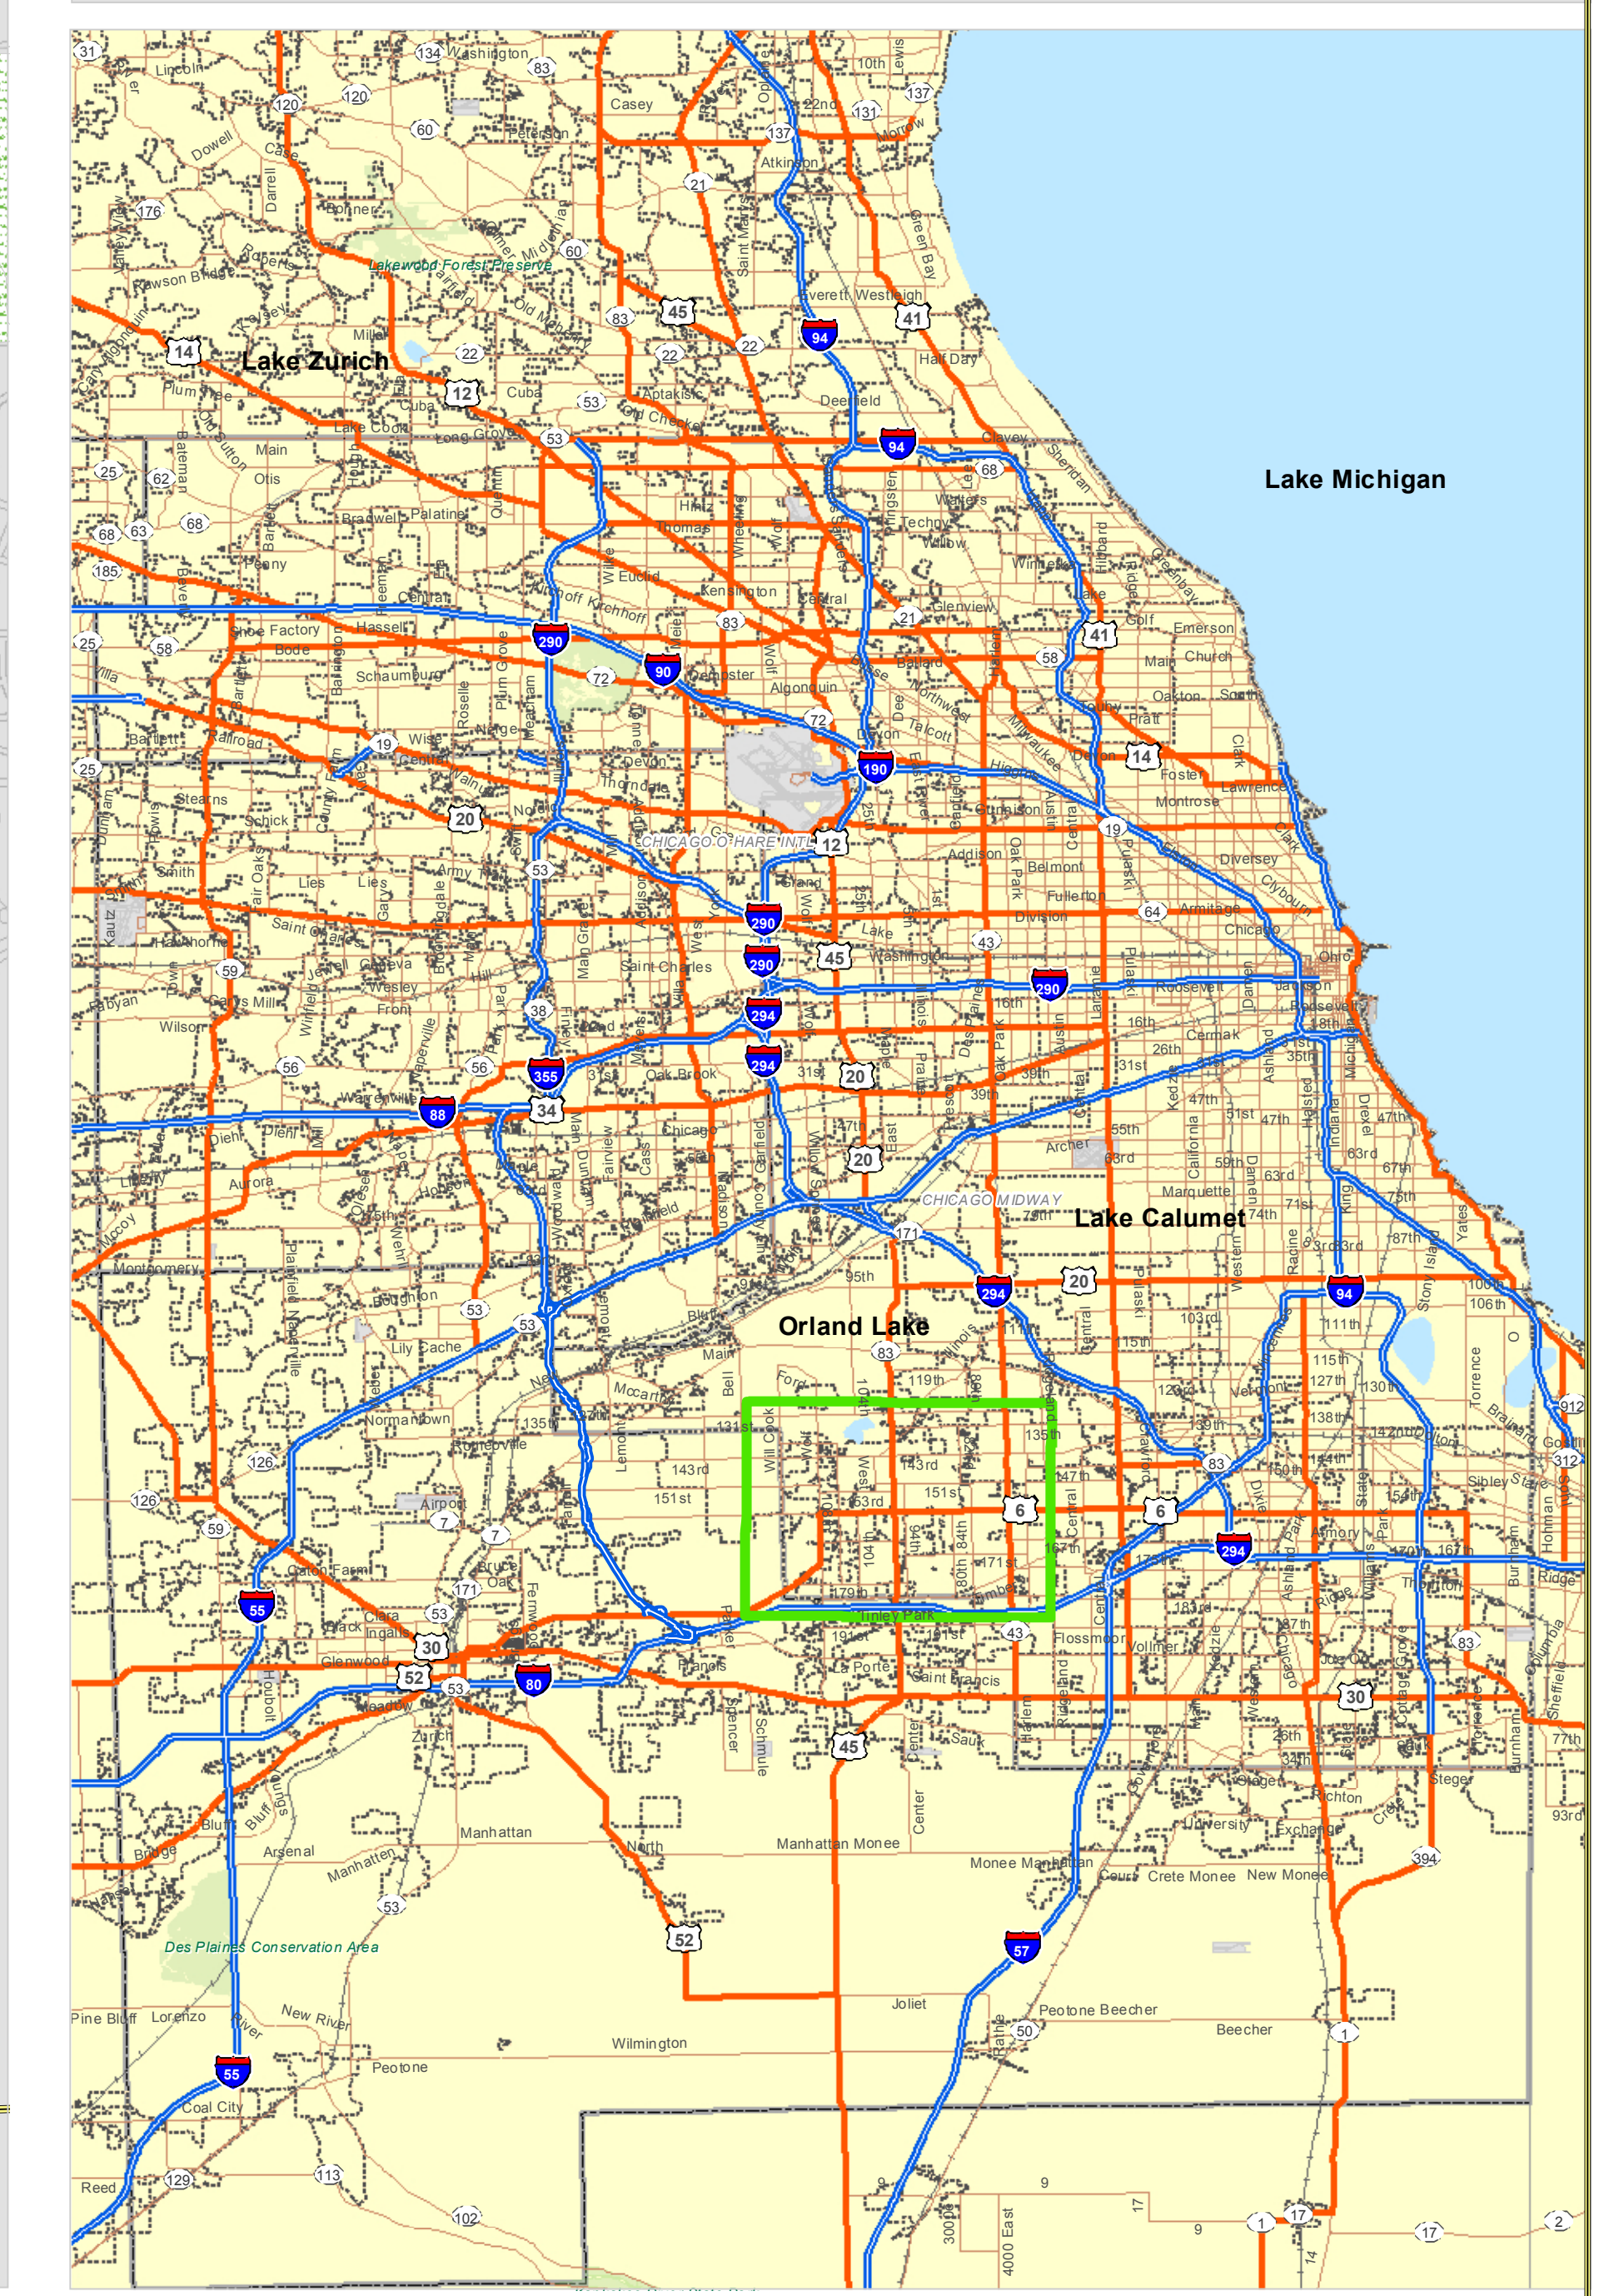

Zoning

- E-1
- R-1
- R-2
- R-2A
- R-3
- R-3A
- R-4
- OOH
- RSB
- VCD
- COR
- BIZ
- ORI
- RMC
- MFG
- LSPD
- OS
- NOP
- Metra Stations
- Will Cook Boundary
- Metra Tracks
- Village Boundary