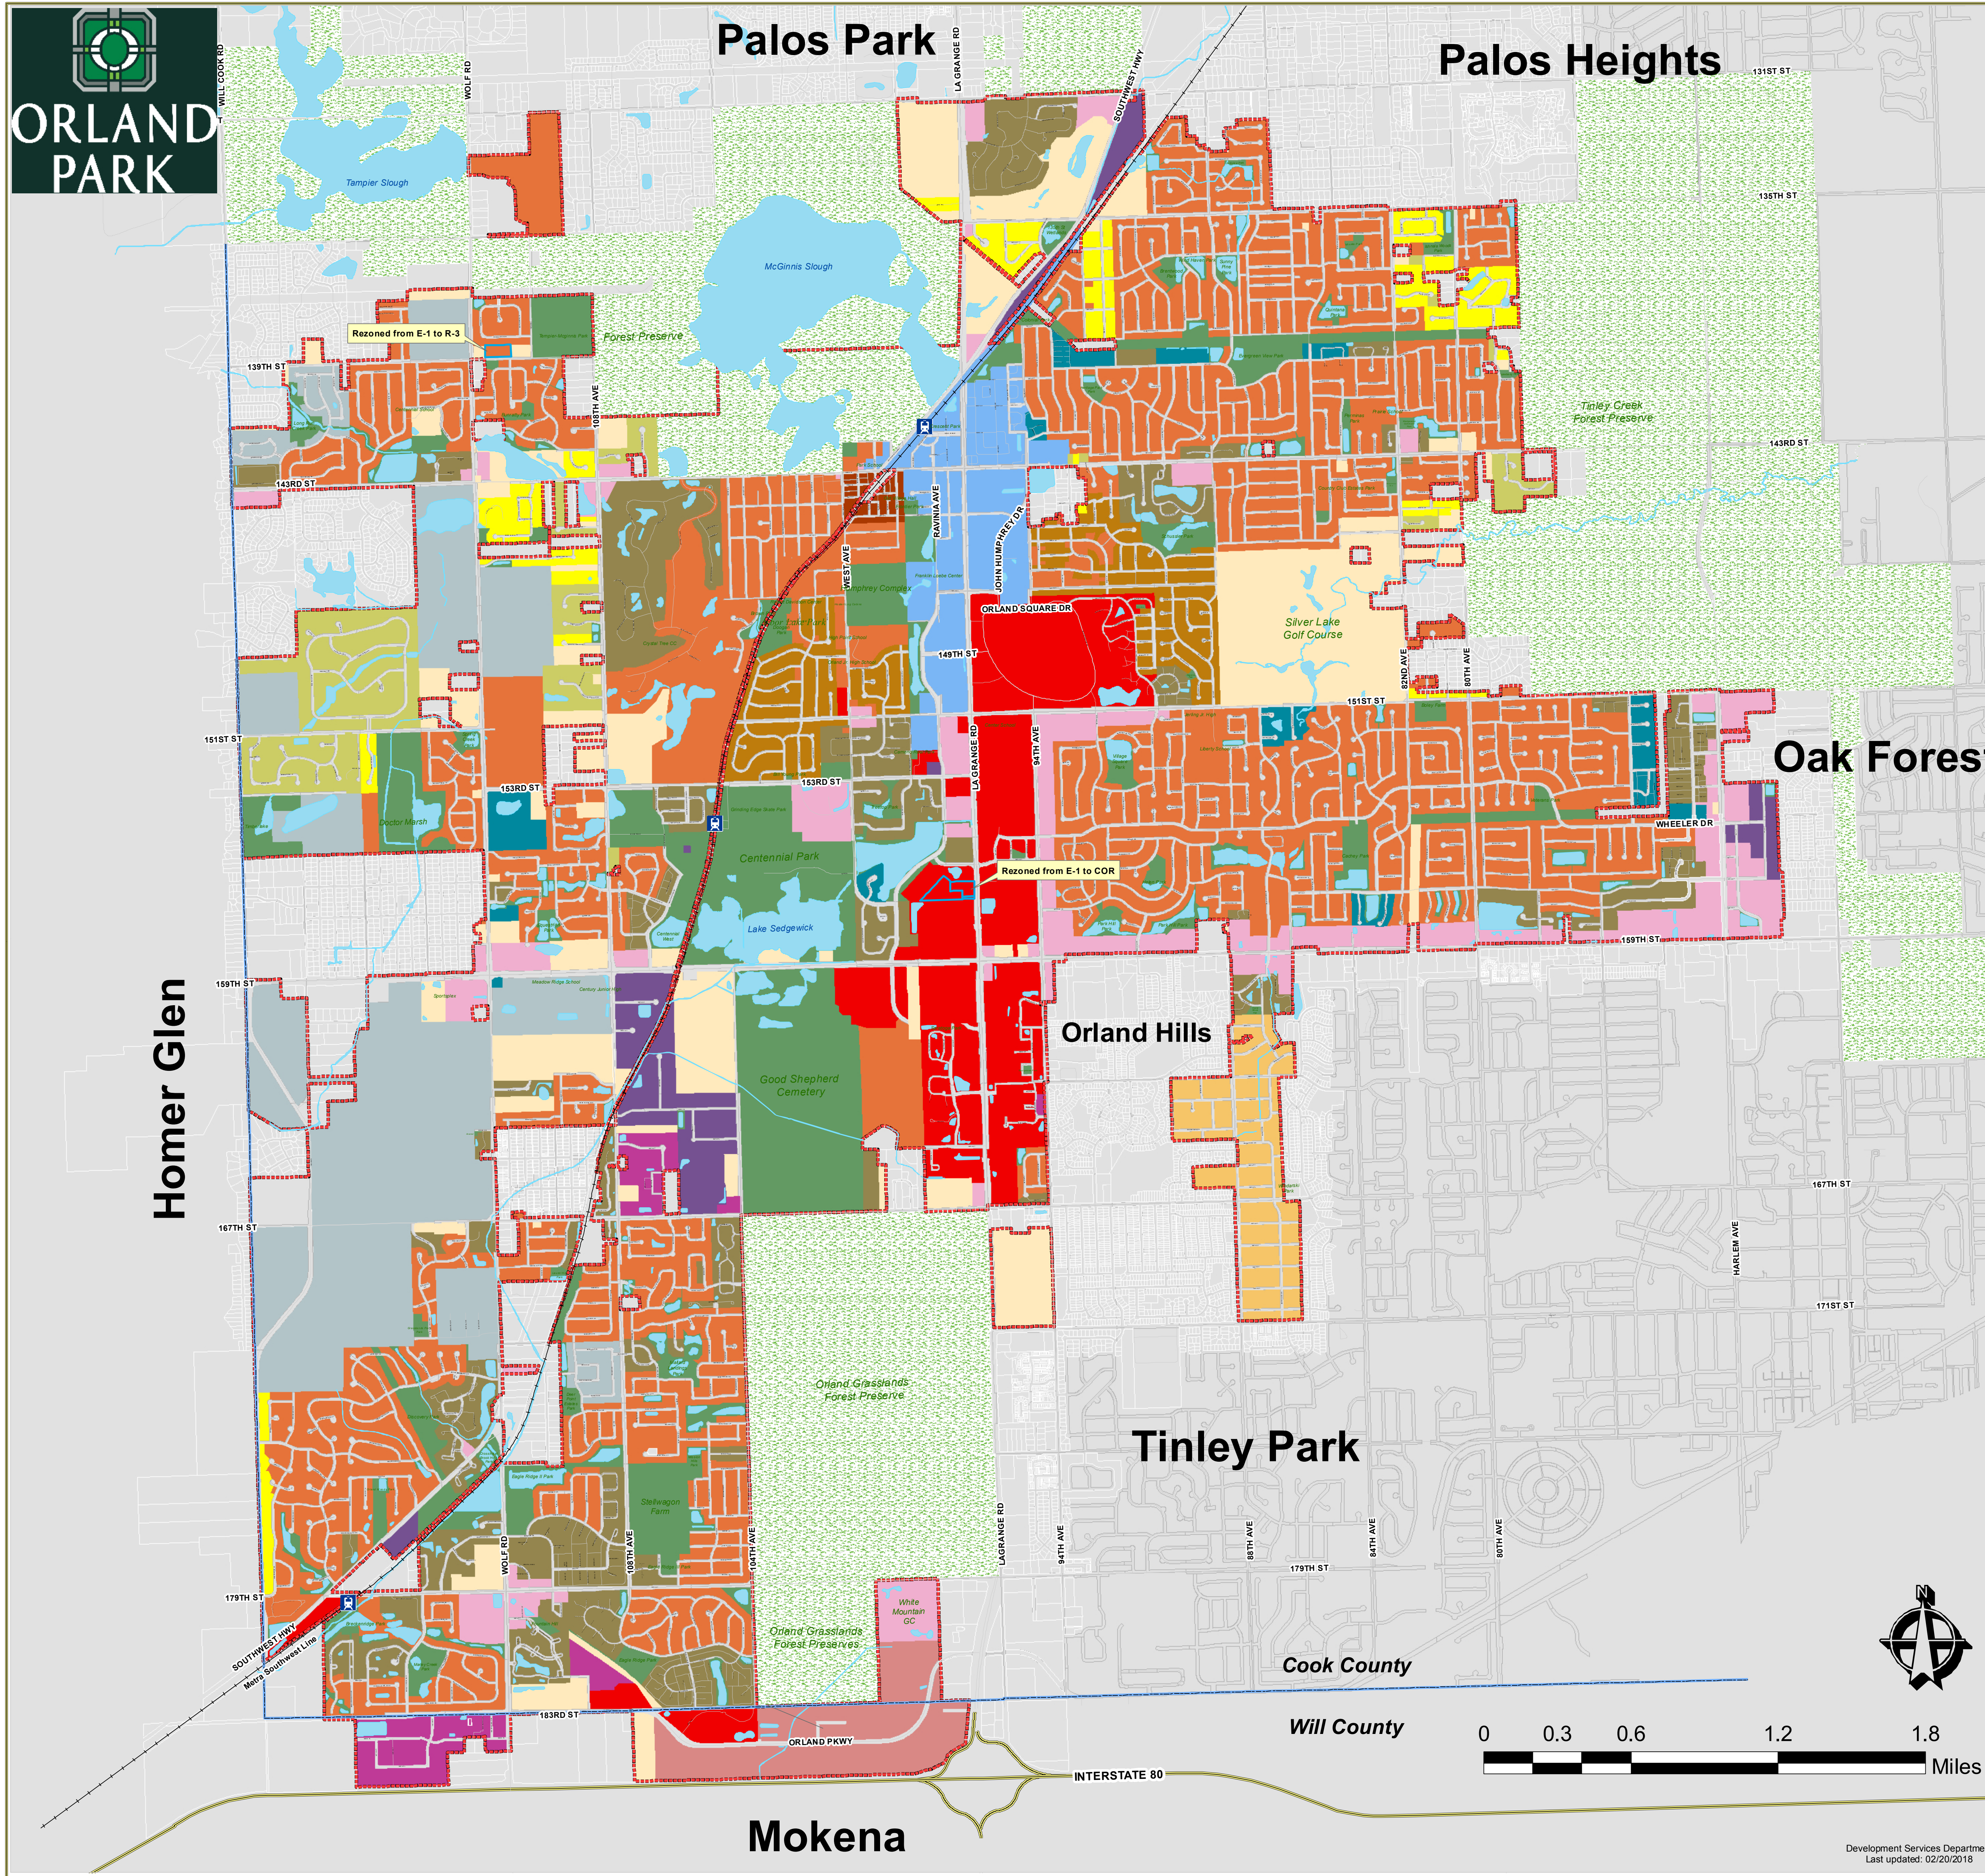

Zoning Map Orland Park, IL