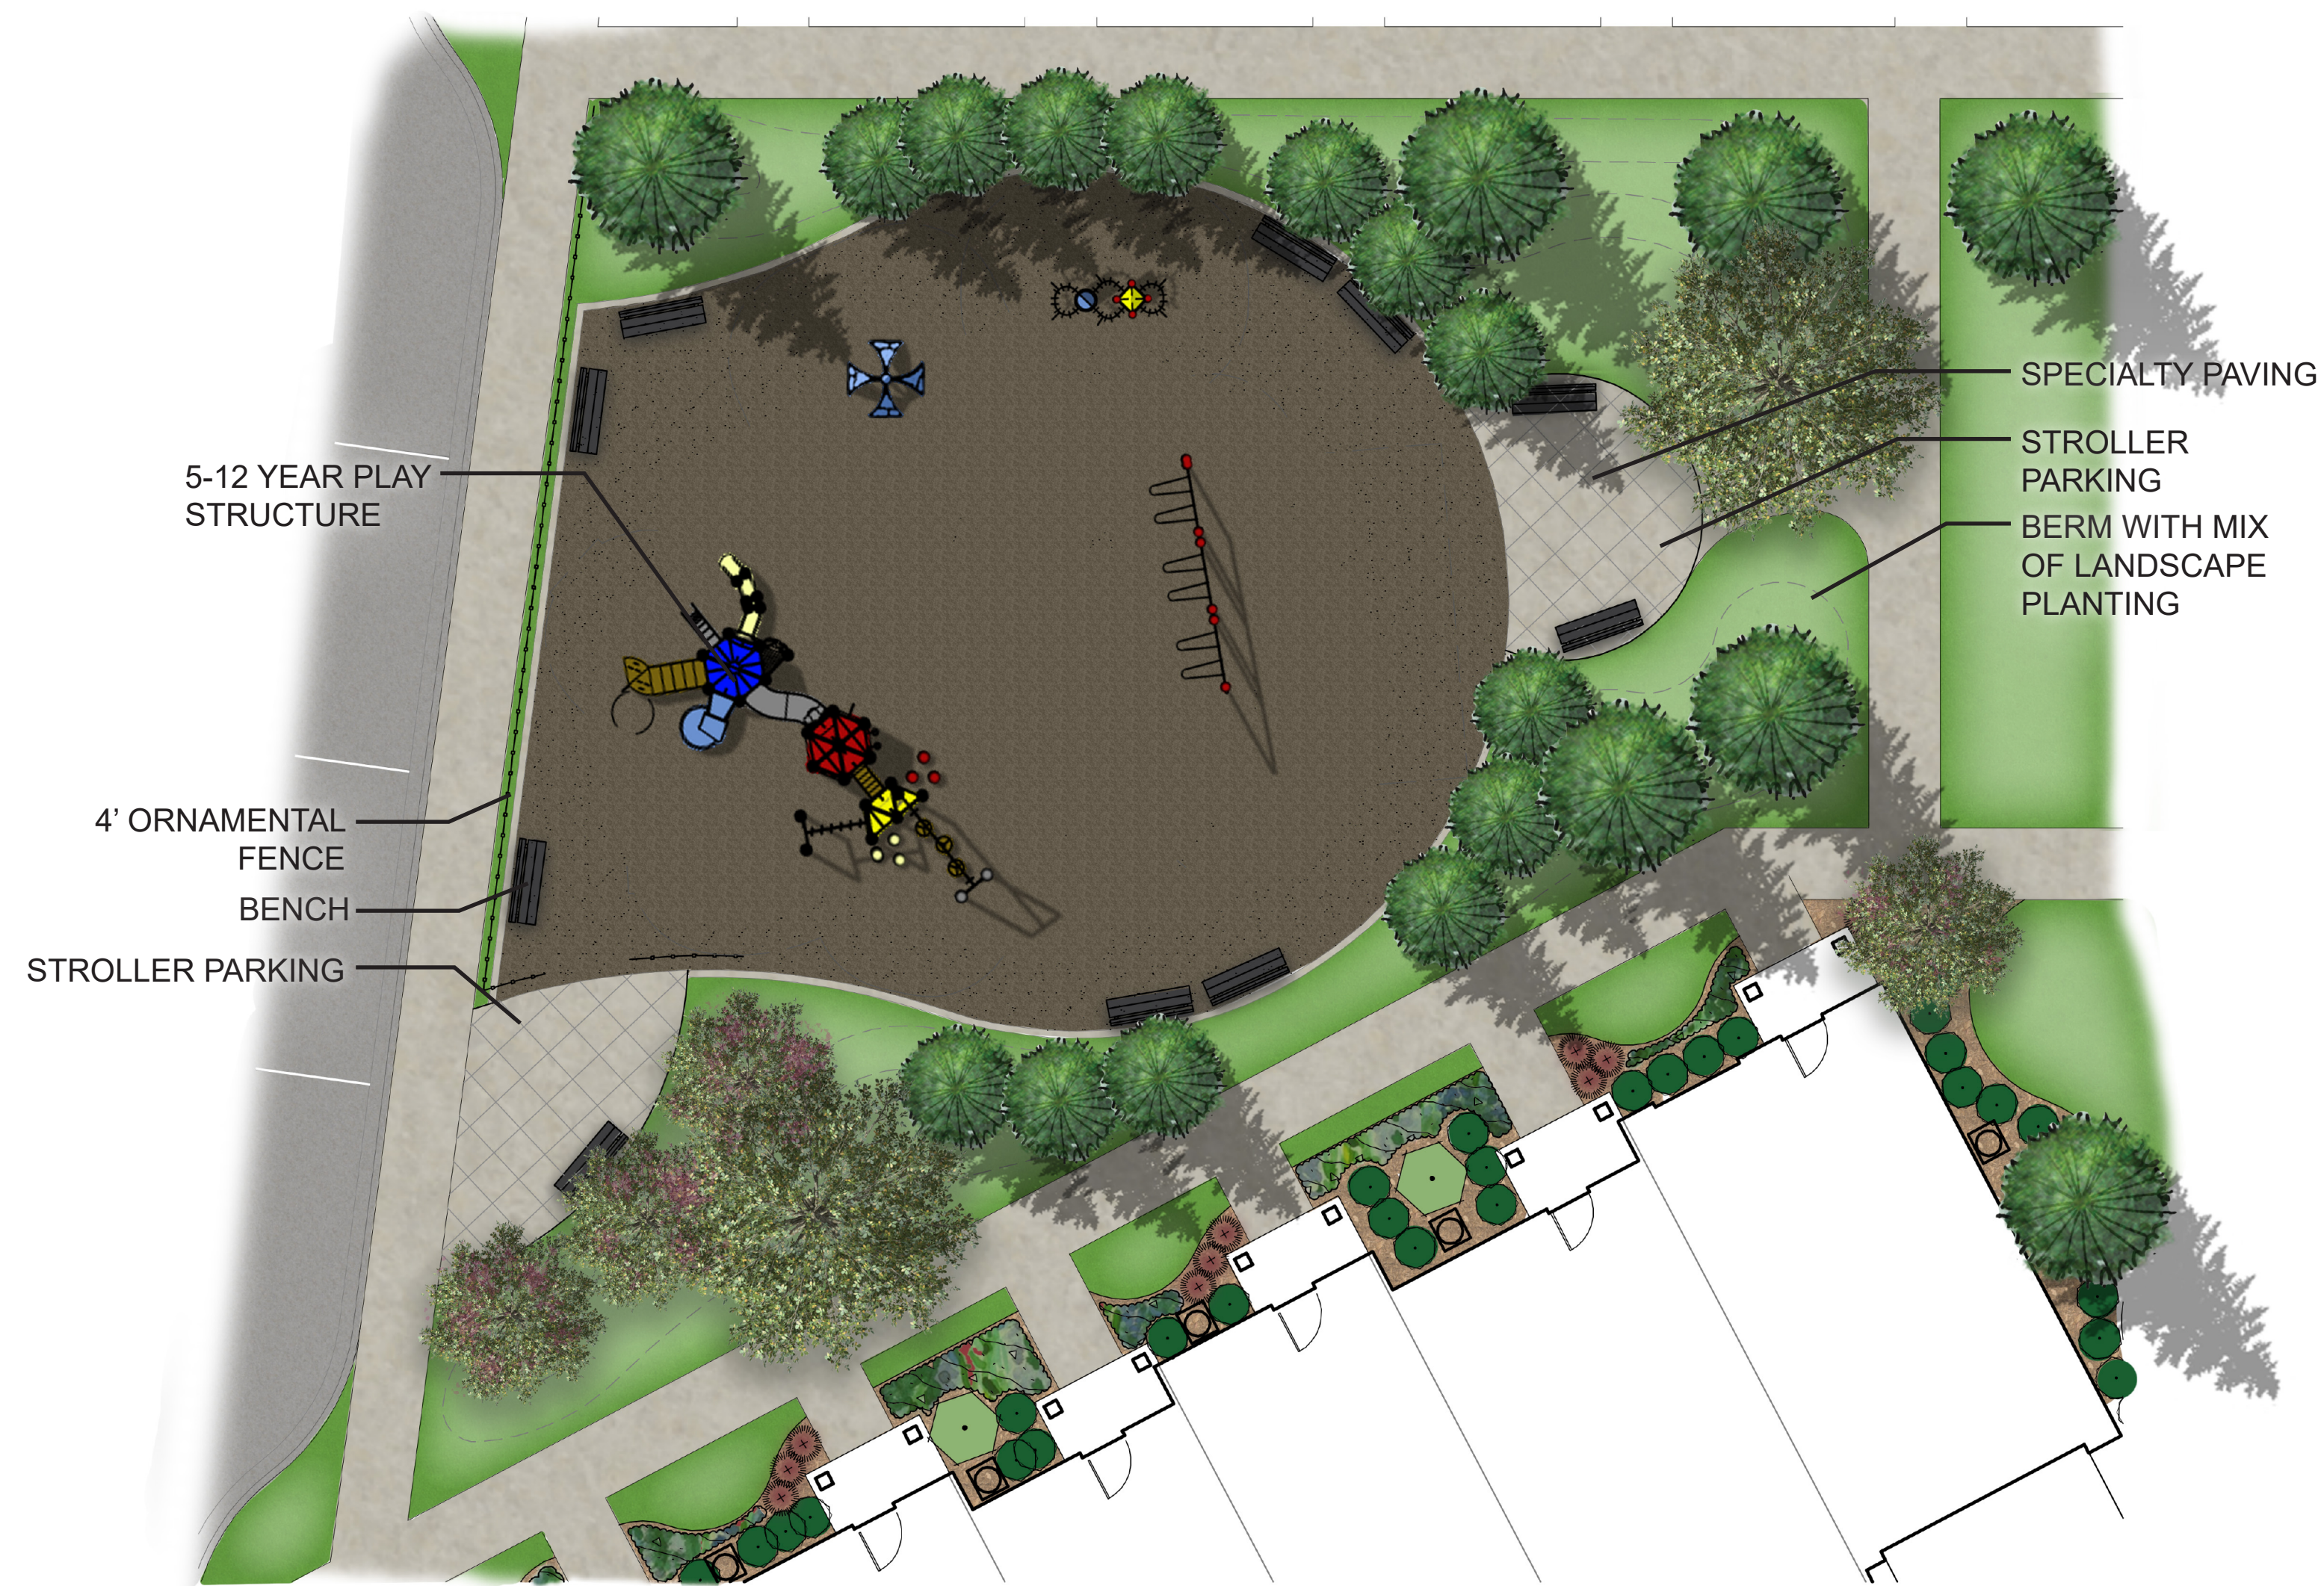

SITE PLAN RENDERING-ORLAND RIDGE - MIXED USE DEVELOPMENT | ORLAND PARK, IL

FEBRUARY 5, 2019

Kimley»Horn

5-12 YEAR PLAY STRUCTURE

4' ORNAMENTAL FENCE

BENCH

STROLLER PARKING

SPECIALTY PAVING

STROLLER PARKING

BERM WITH MIX OF LANDSCAPE PLANTING

NORTHERN PARK AMENITY SPACE

LOCATION MAP

BERM WITH MIX OF LANDSCAPE PLANTING

PEROGLA WITH BENCH

2-5 YEAR PLAY STRUCTURE

4' ORNAMENTAL FENCE

SOUTHERN PARK AMENITY SPACE