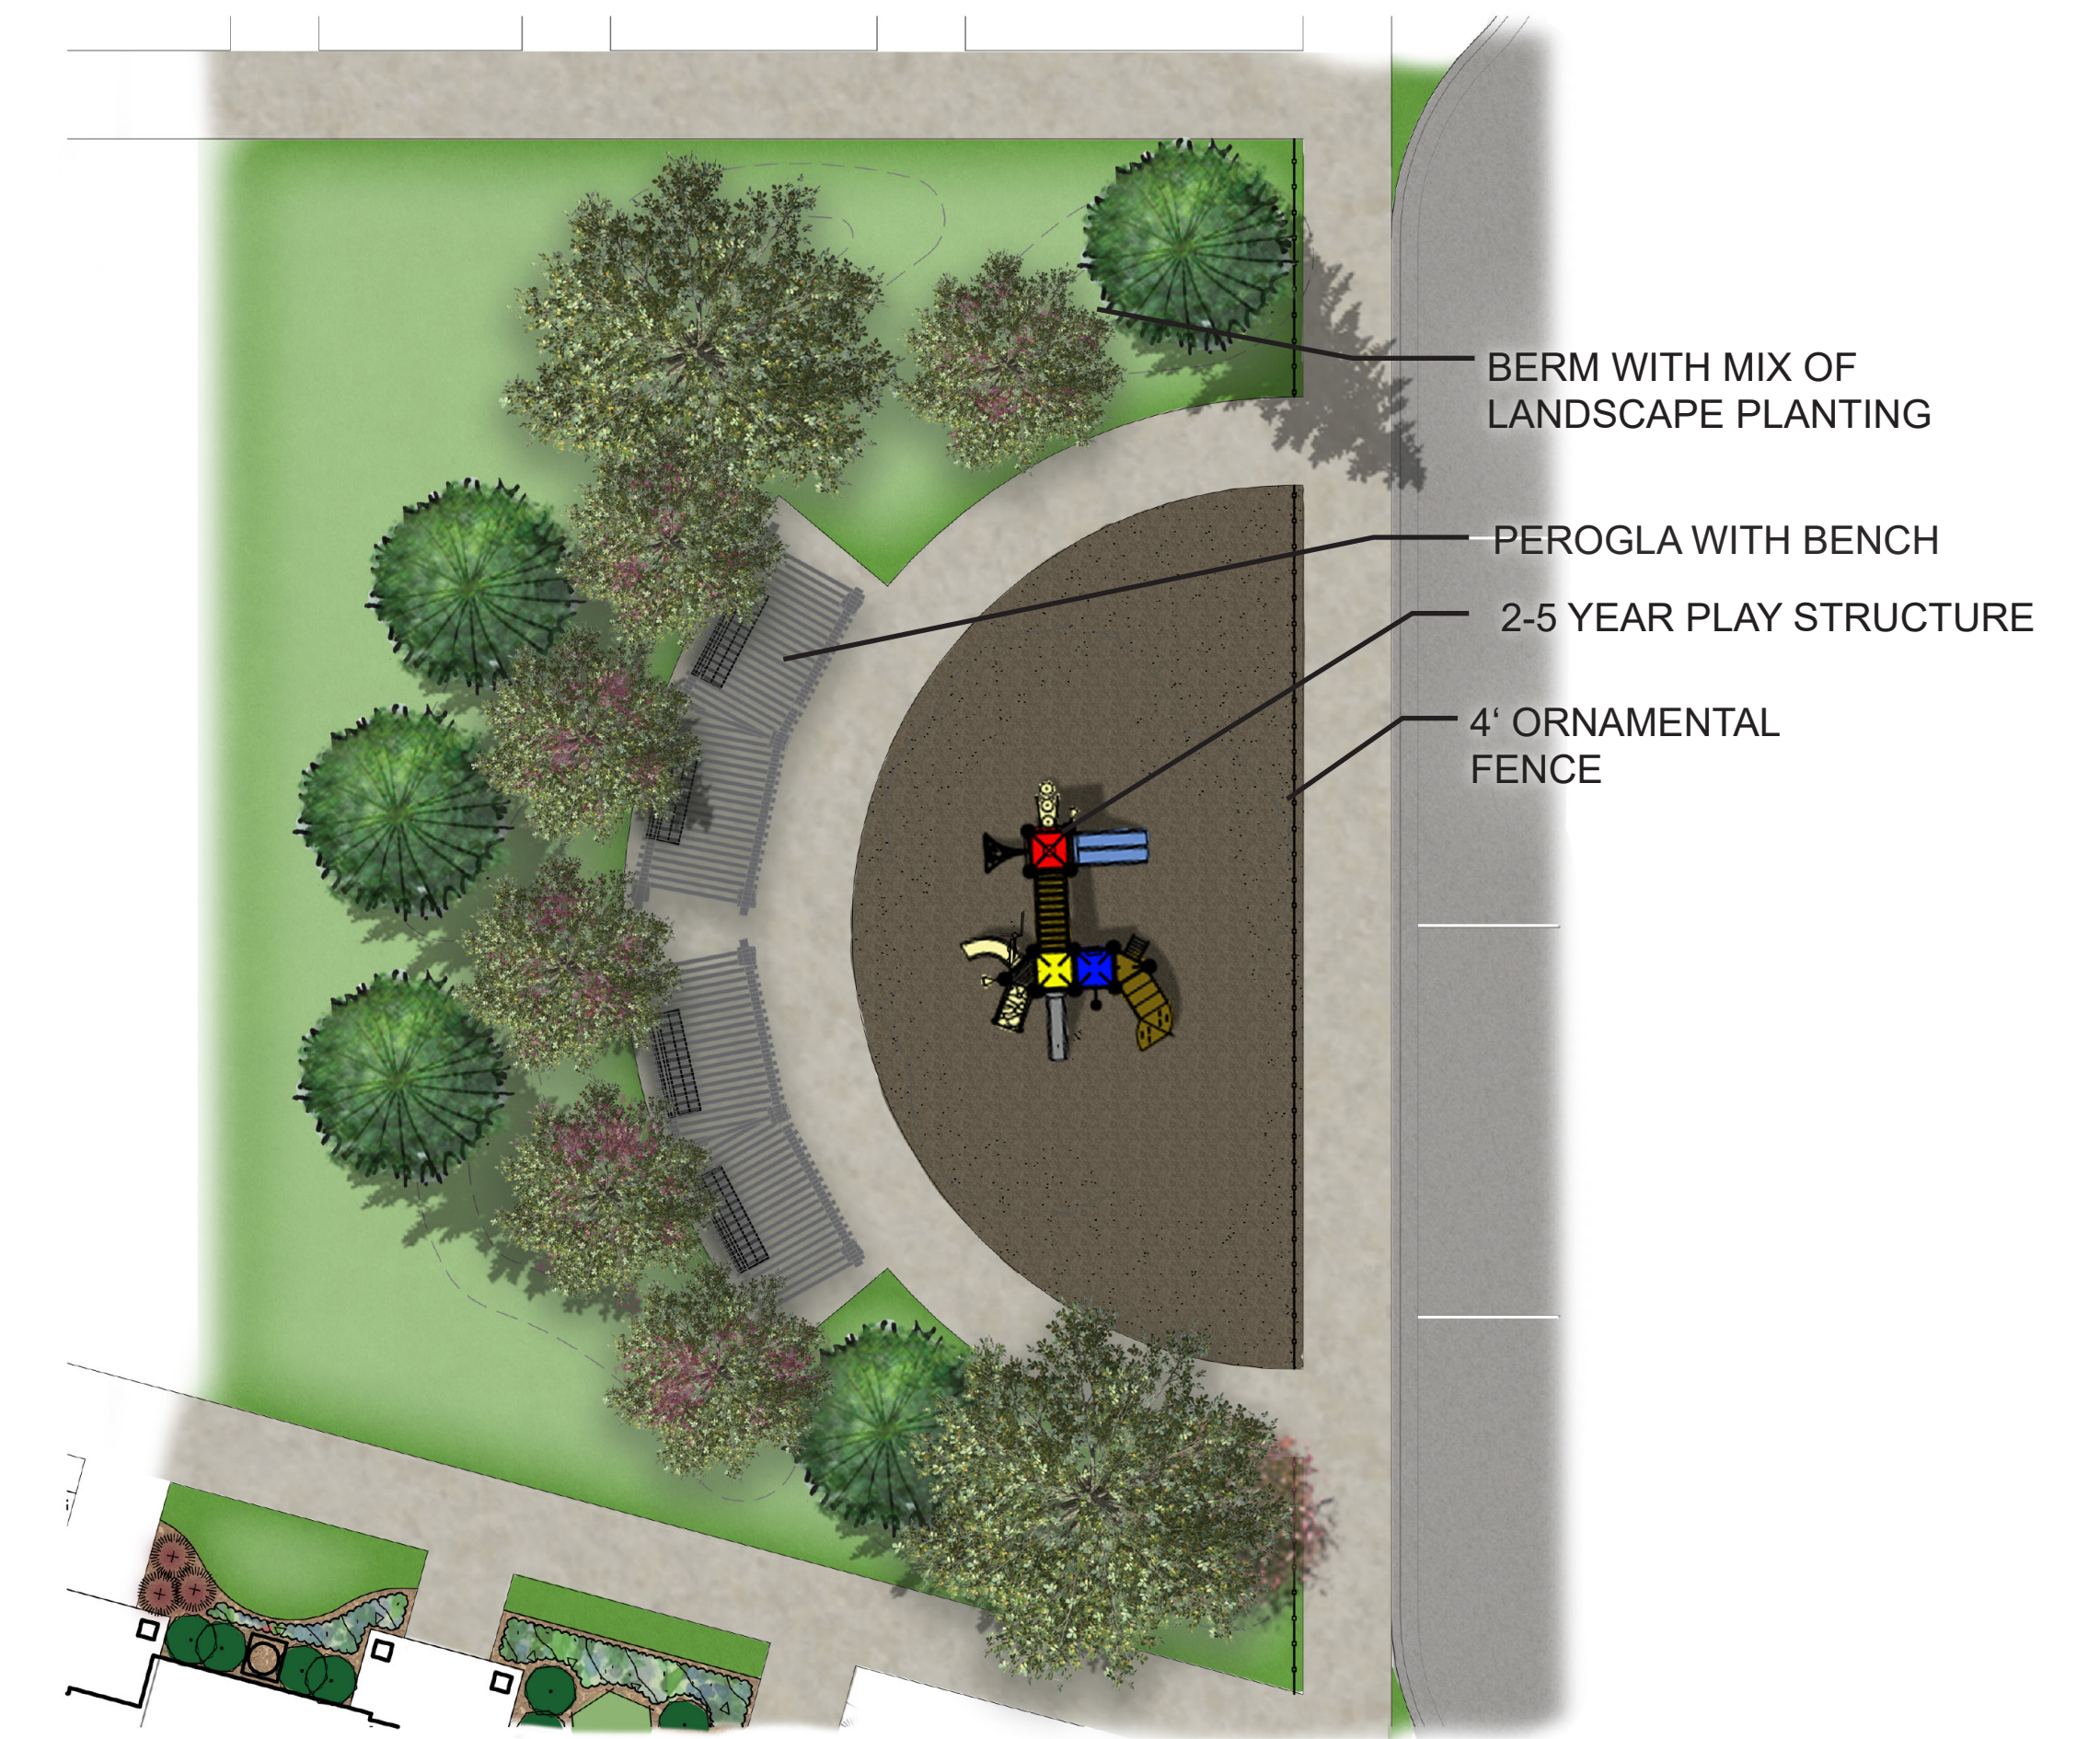

SITE PLAN RENDERING-ORLAND RIDGE - MIXED USE DEVELOPMENT | ORLAND PARK, IL

FEBRUARY 5, 2019

Kimley»Horn

5-12 YEAR PLAY STRUCTURE

4' ORNAMENTAL FENCE

BENCH

STROLLER PARKING

SPECIALTY PAVING

STROLLER PARKING

BERM WITH MIX OF LANDSCAPE PLANTING

NORTHERN PARK AMENITY SPACE

LOCATION MAP

BERM WITH MIX OF LANDSCAPE PLANTING

PEROGLA WITH BENCH

2-5 YEAR PLAY STRUCTURE

4' ORNAMENTAL FENCE

SOUTHERN PARK AMENITY SPACE